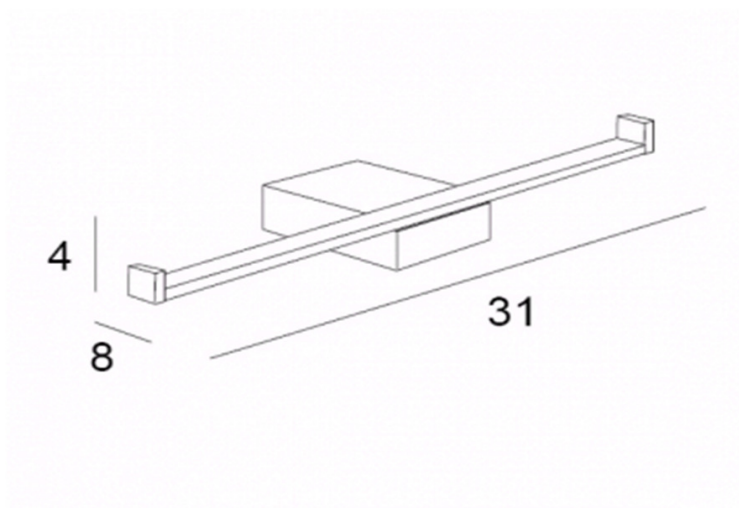

# TECHNICAL SCHEDULE

Inda Logic double toilet roll holder

Code: A3325C

*Inspirational + European + Bathroomware*