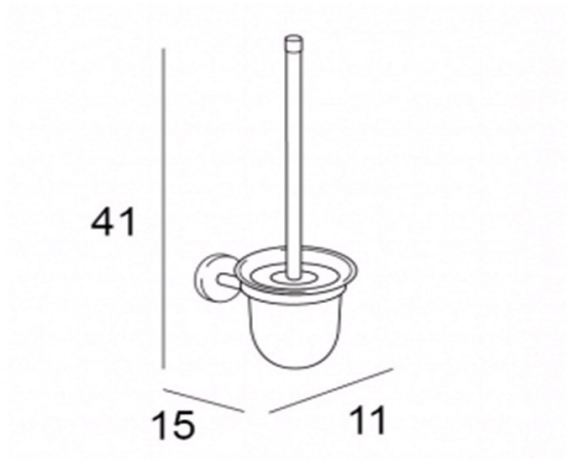

TECHNICAL SCHEDULE

Inda Forum toilet brush

Code: A36140

Inspirational + European + Bathroomware

t 09 444 5656

e info@metrix.co.nz

www.metrix.co.nz