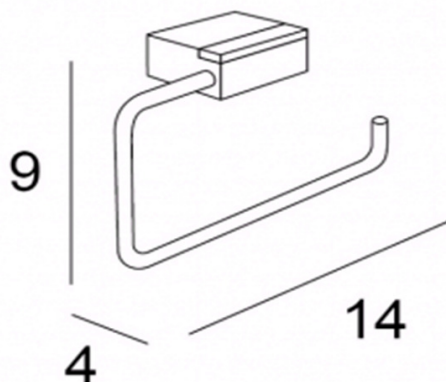

# TECHNICAL SCHEDULE

Inda Logic toilet roll holder

Code: A3325B

*Inspirational + European + Bathroomware*