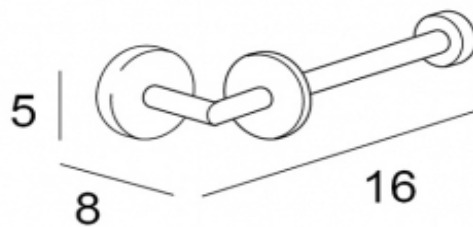

TECHNICAL SCHEDULE

Inda Forum toilet roll holder

Code: A36250

Inspirational + European + Bathroomware