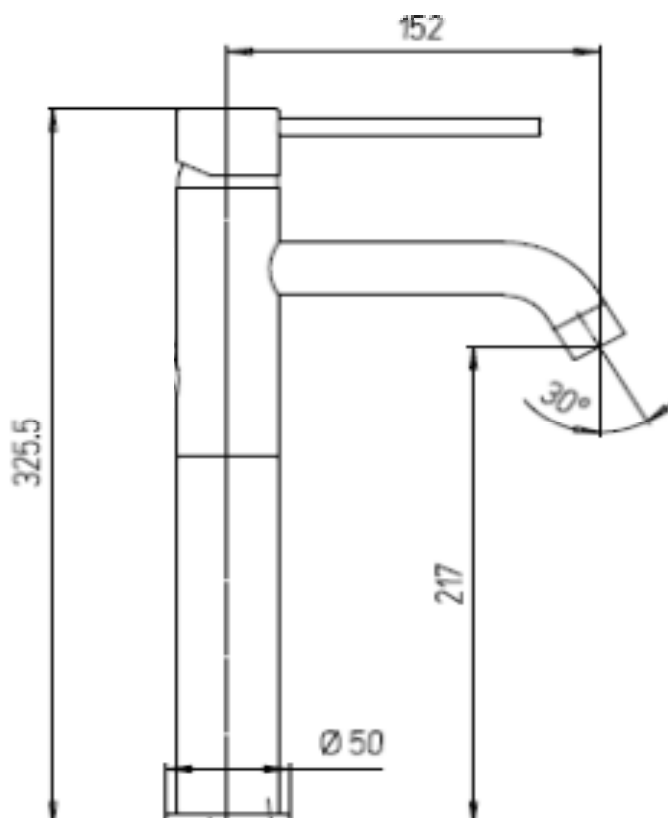

Paini Cox extended basin mixer

Code: 78CR205LL

*Inspirational + European + Bathroomware*