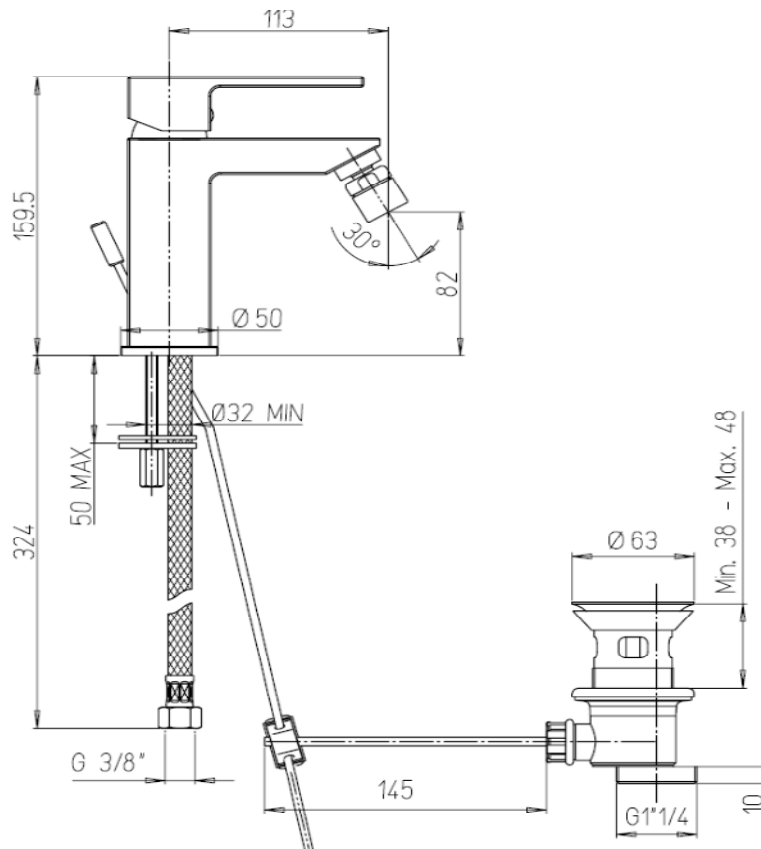

Paini Dax R bidet mixer

Code: 84CR306R

*Inspirational + European + Bathroomware*