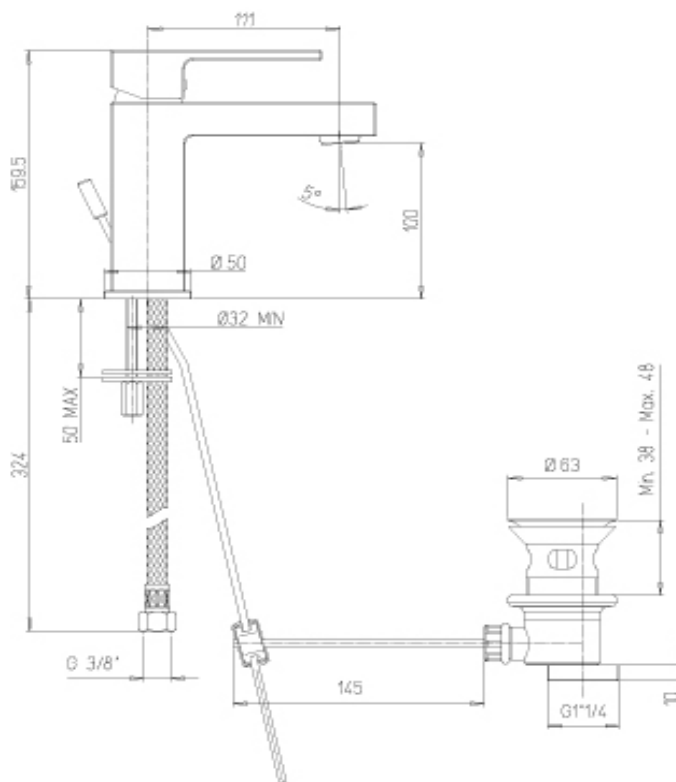

Paini Dax R basin mixer with pop up waste

Code: 84CR211R

*Inspirational + European + Bathroomware*