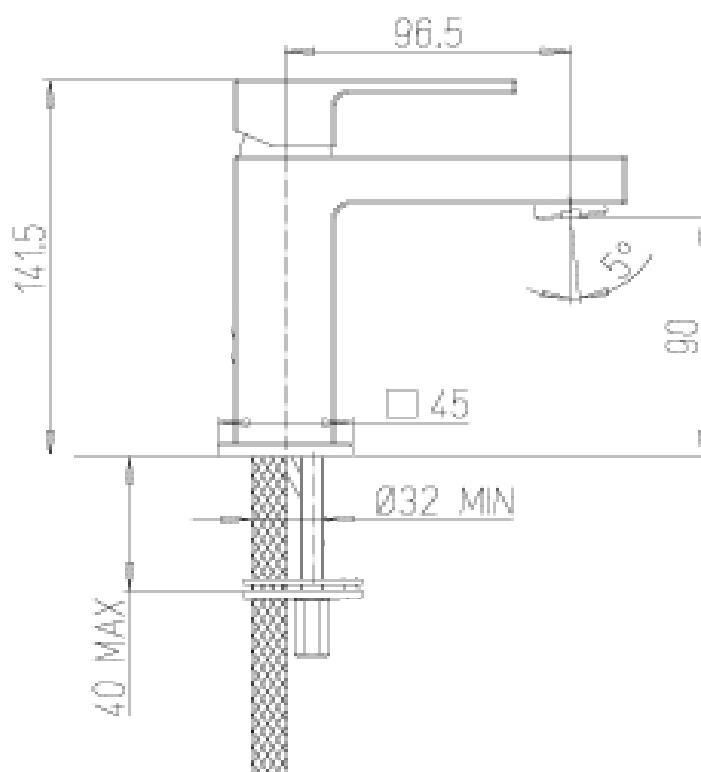

Paini Dax R small basin mixer

Code: 84CR205RS

*Inspirational + European + Bathroomware*