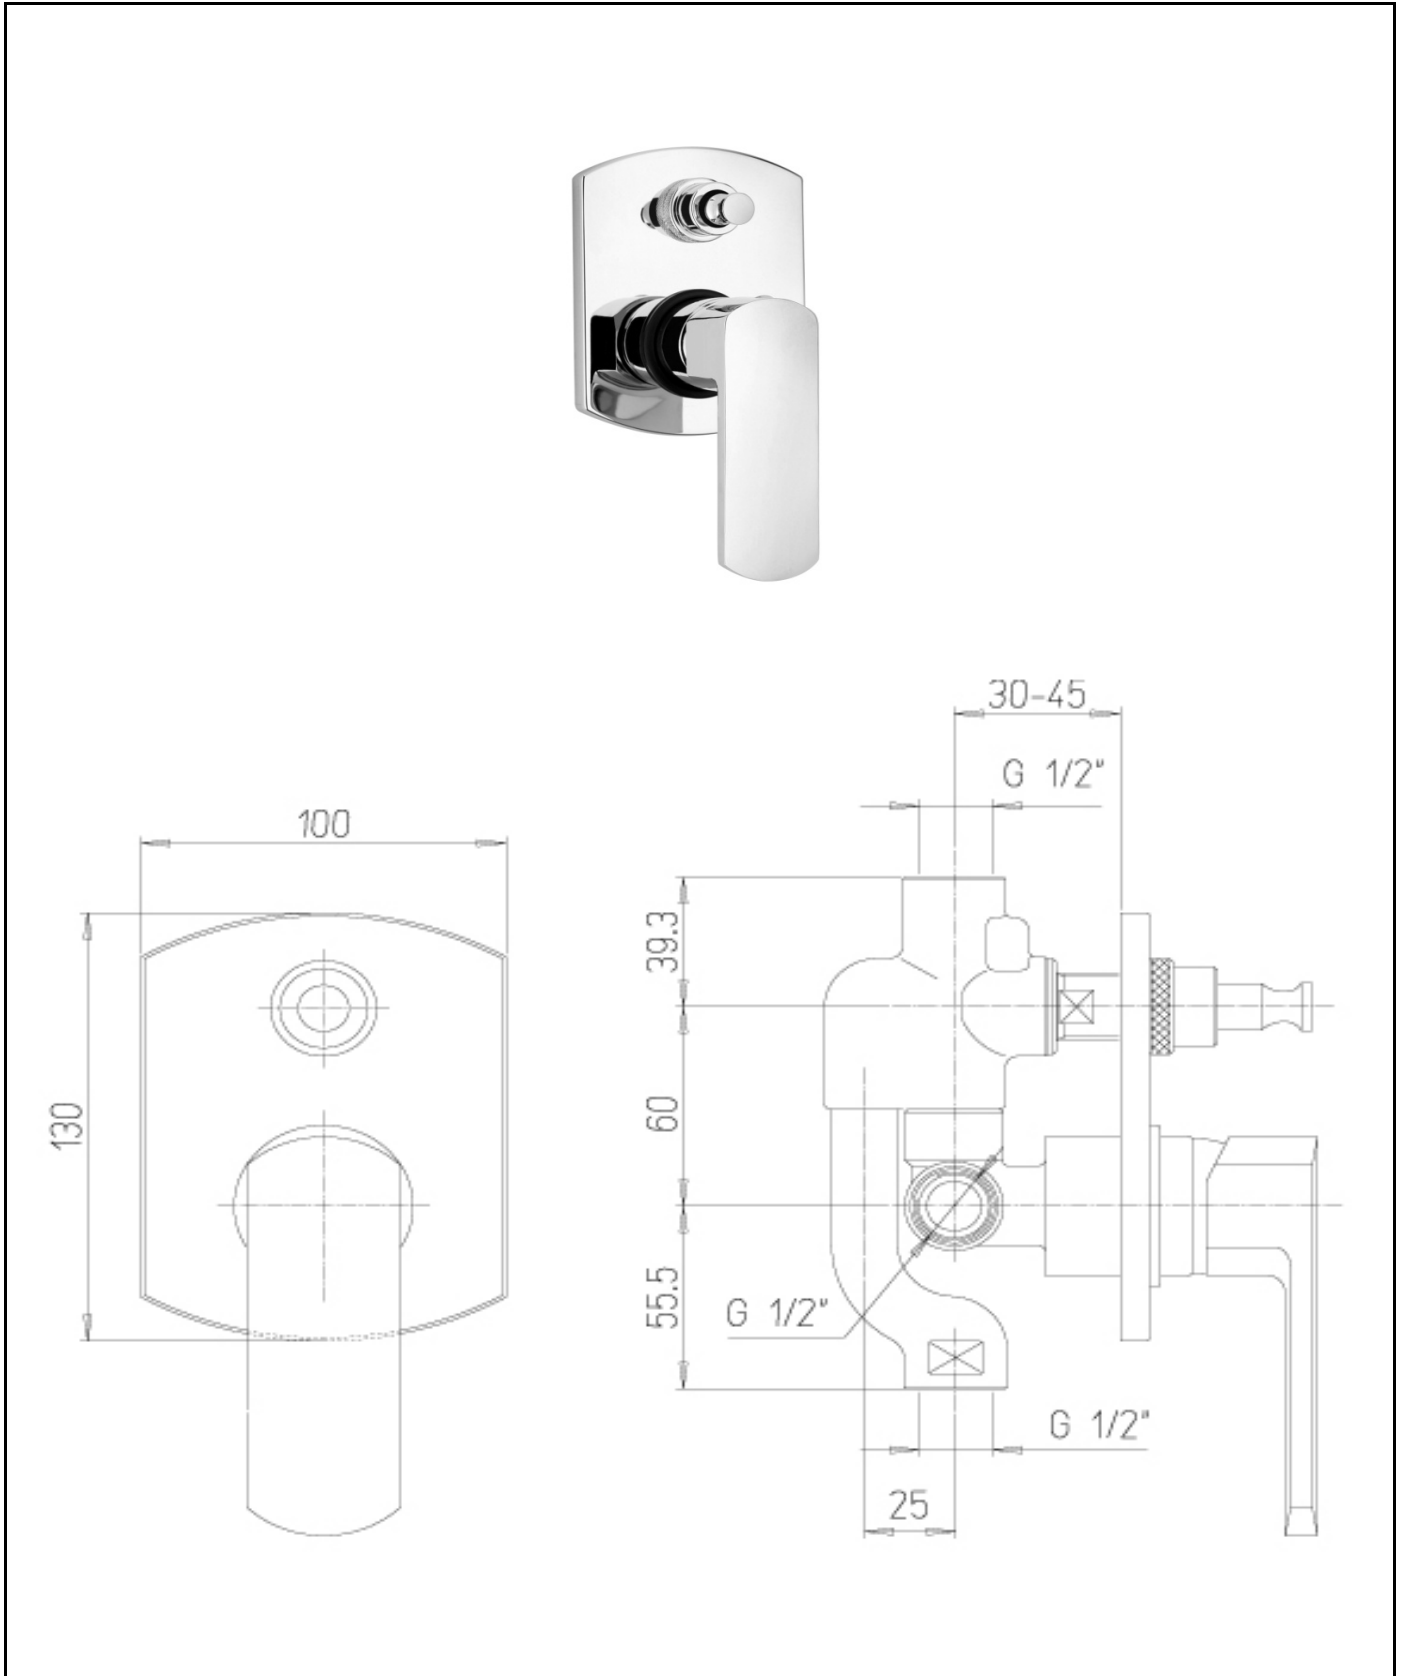

Paini Ovo shower / bath diverter

Code: 86CR691

*Inspirational + European + Bathroomware*