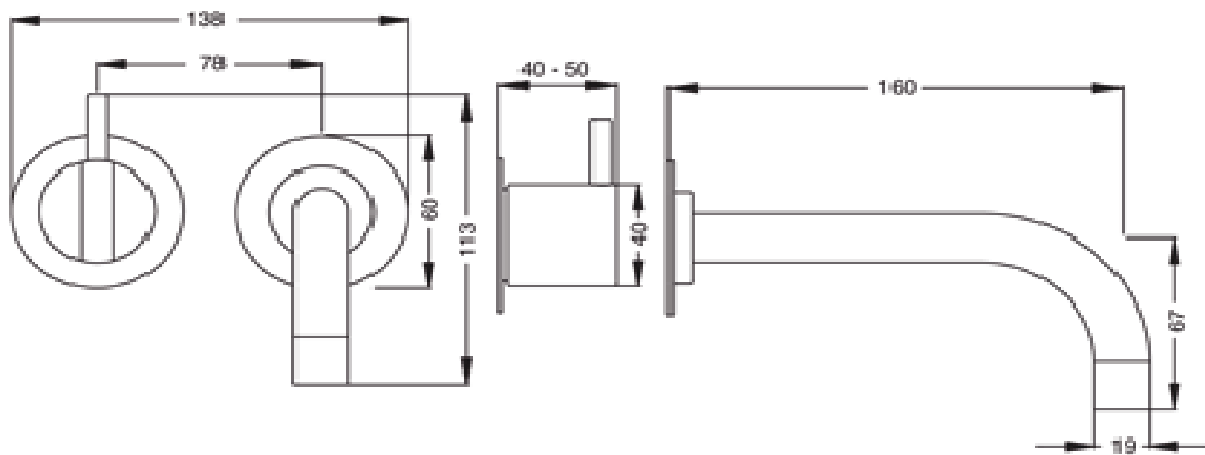

# TECHNICAL SCHEDULE

Vola wall mounted basin mixer

Code: 111

*Inspirational + European + Bathroomware*

t 09 444 5656

e info@metrix.co.nz

www.metrix.co.nz