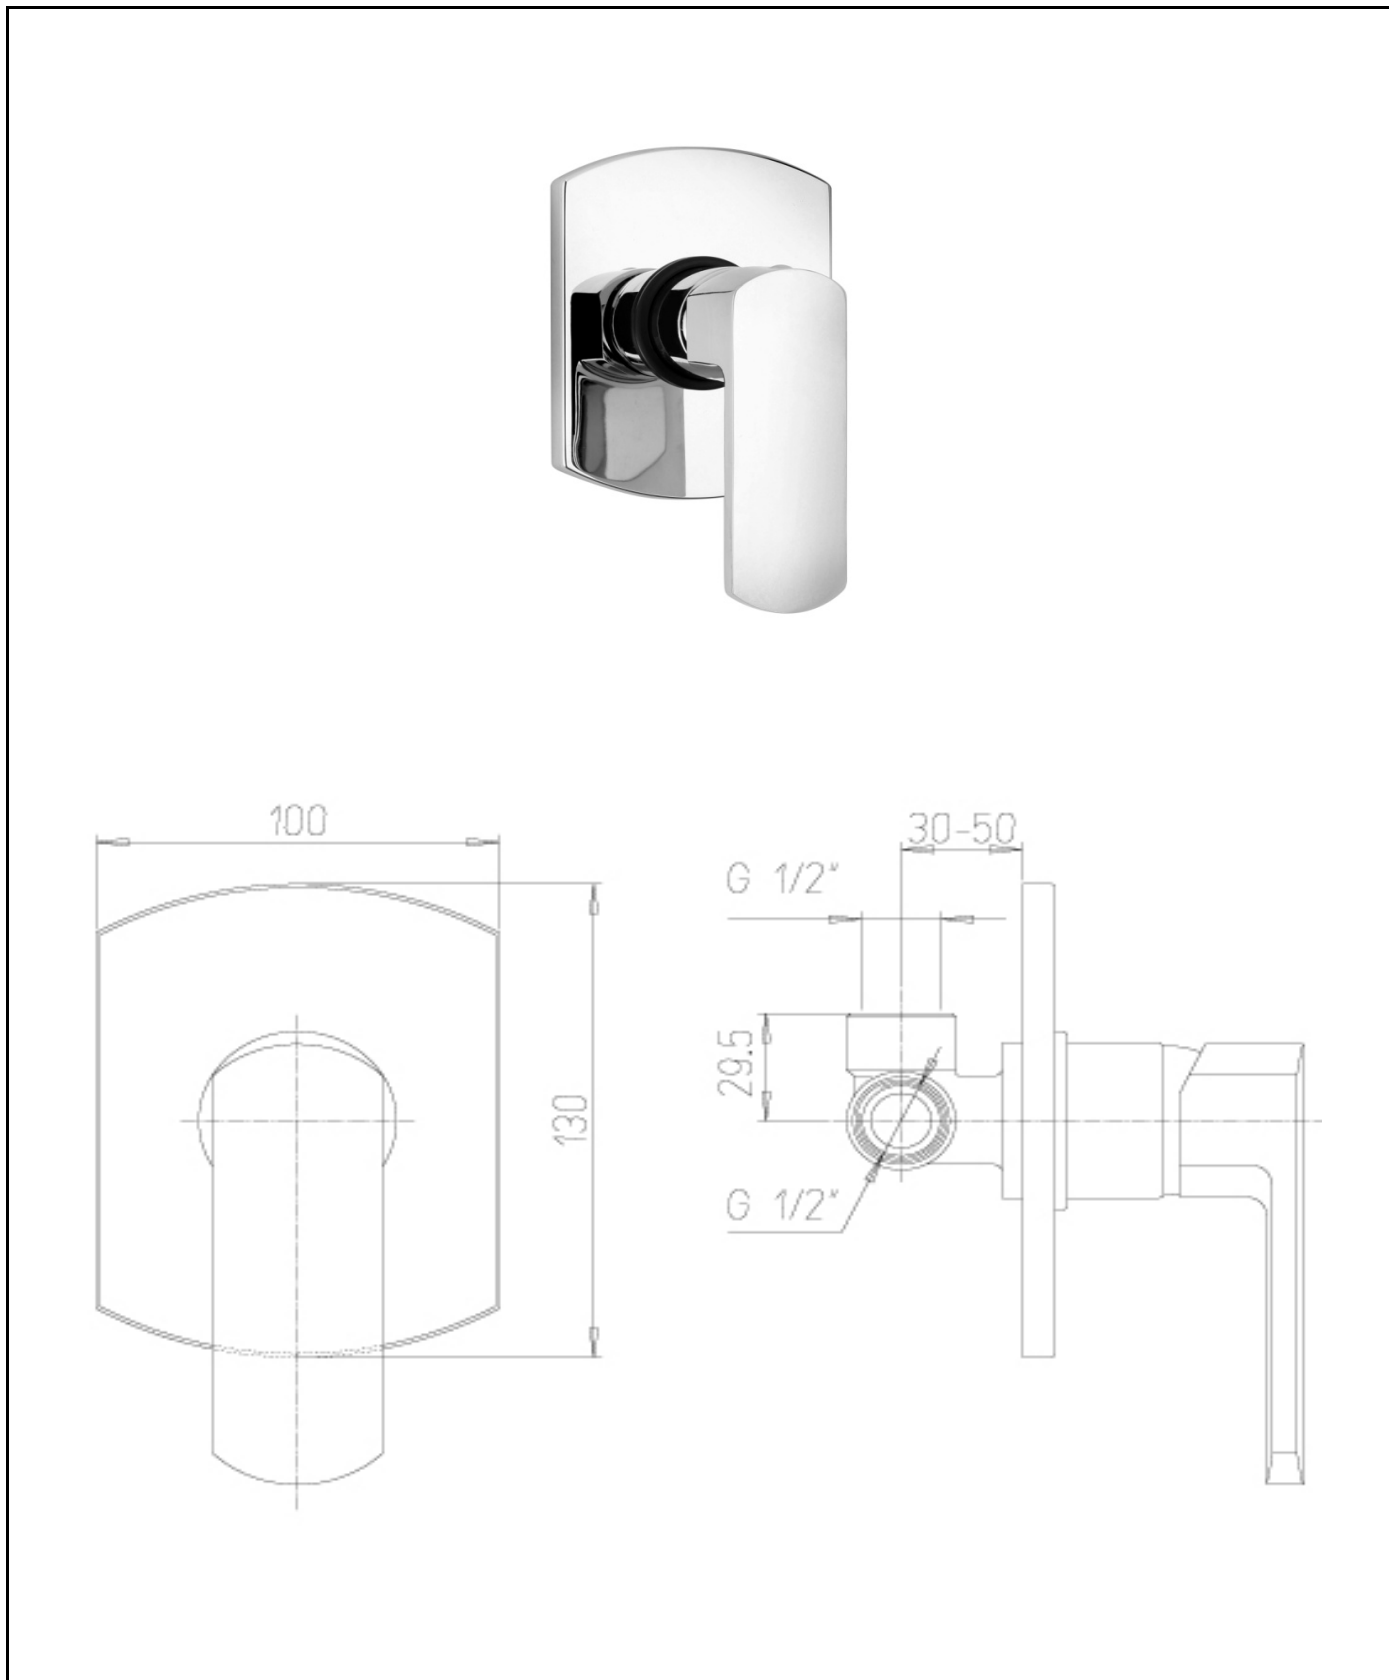

Paini Ovo shower mixer

Code: 86CR690

*Inspirational + European + Bathroomware*