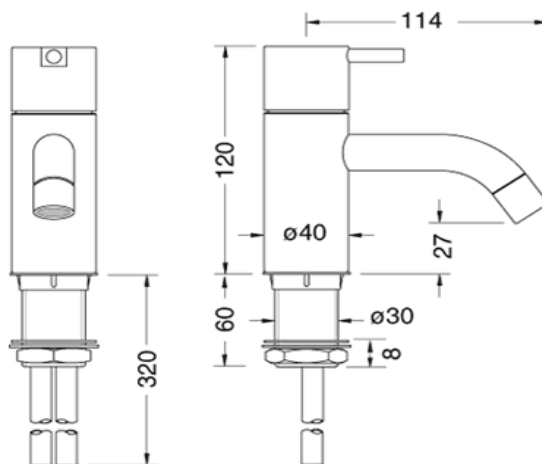

# TECHNICAL SCHEDULE

Vola basin mixer

Code: HV1

*Inspirational + European + Bathroomware*

t 09 444 5656

e info@metrix.co.nz

www.metrix.co.nz