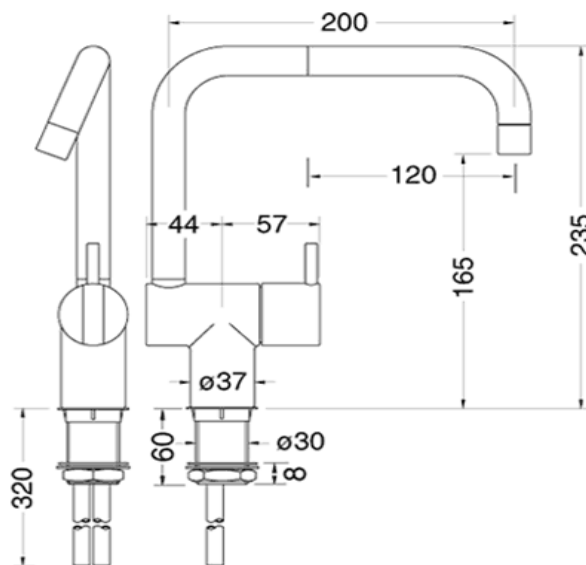

TECHNICAL SCHEDULE

Vola kitchen mixer

Code: KV1

Inspirational + European + Bathroomware

t 09 444 5656

e info@metrix.co.nz

www.metrix.co.nz