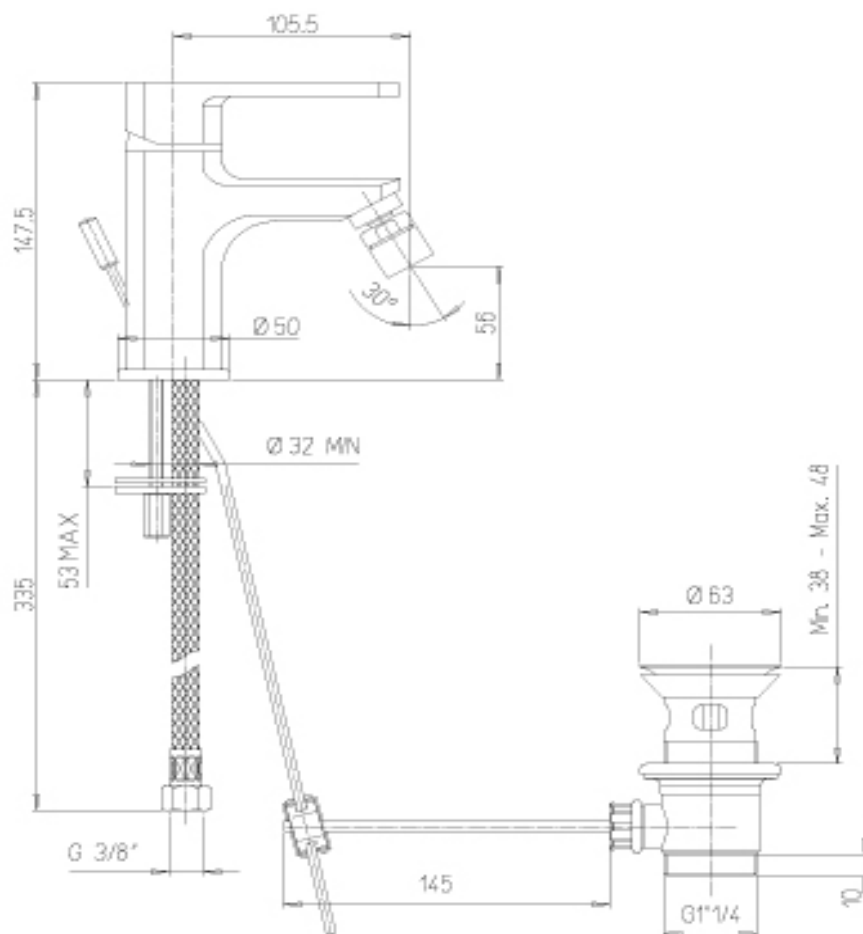

Paini Ovo bidet mixer

Code: 86CR306

*Inspirational + European + Bathroomware*