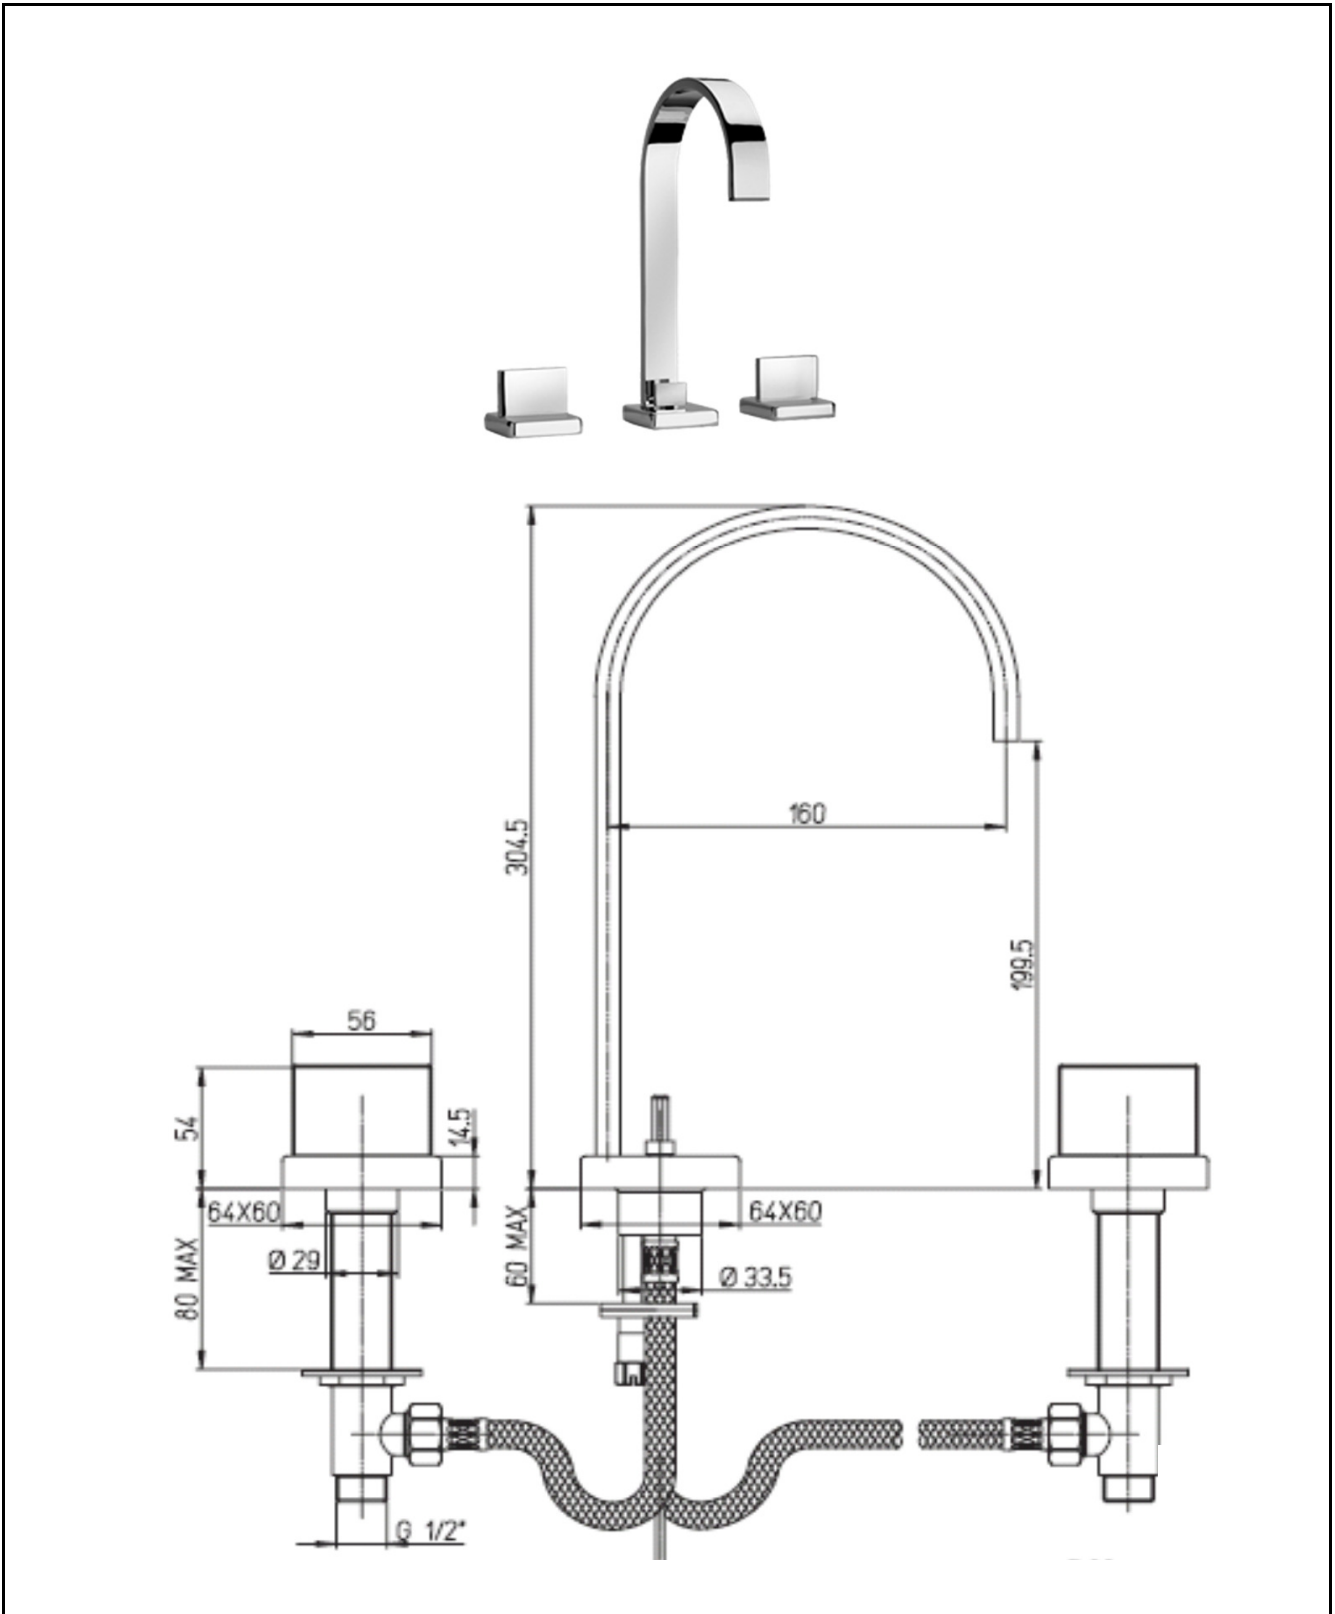

TECHNICAL SCHEDULE

Paini Ovo 3 hole basin mixer

Code: 86CR214

Inspirational + European + Bathroomware

t 09 444 5656

e info@metrix.co.nz

www.metrix.co.nz