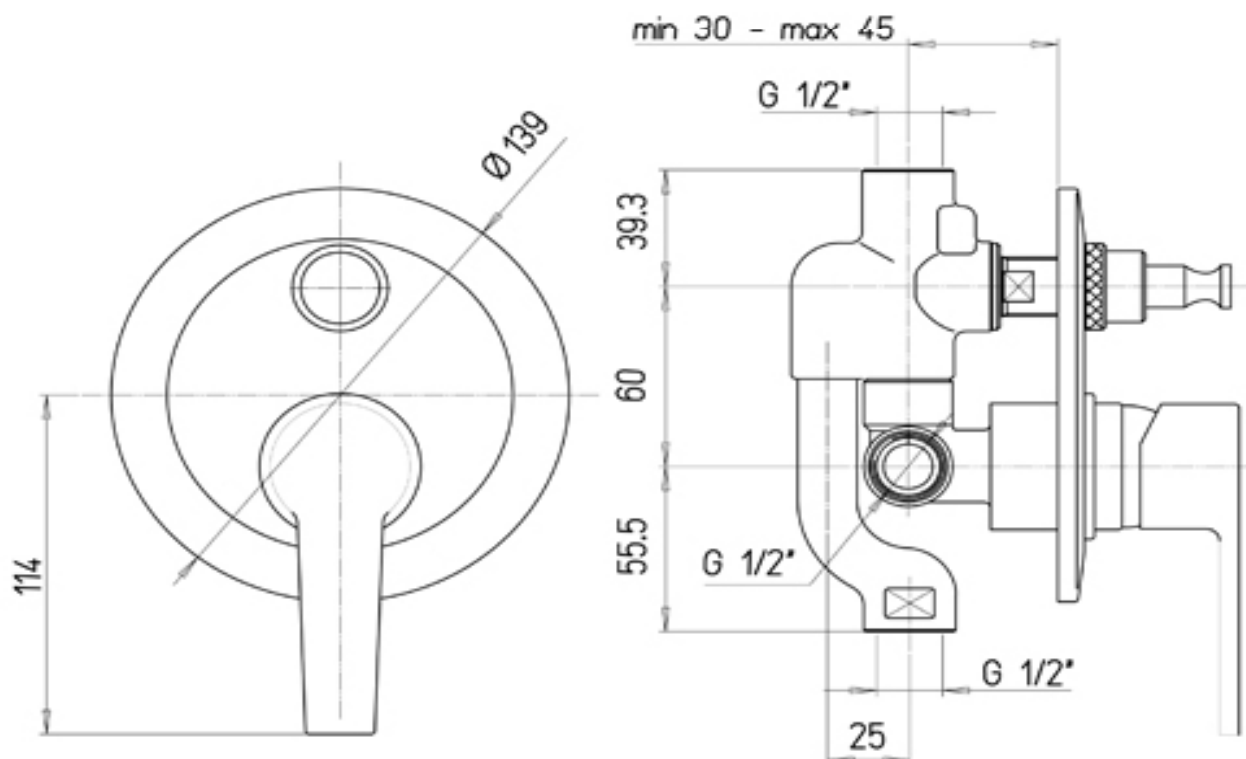

Paini Le Mans shower /bath diverter

Code: 90CR691

*Inspirational + European + Bathroomware*