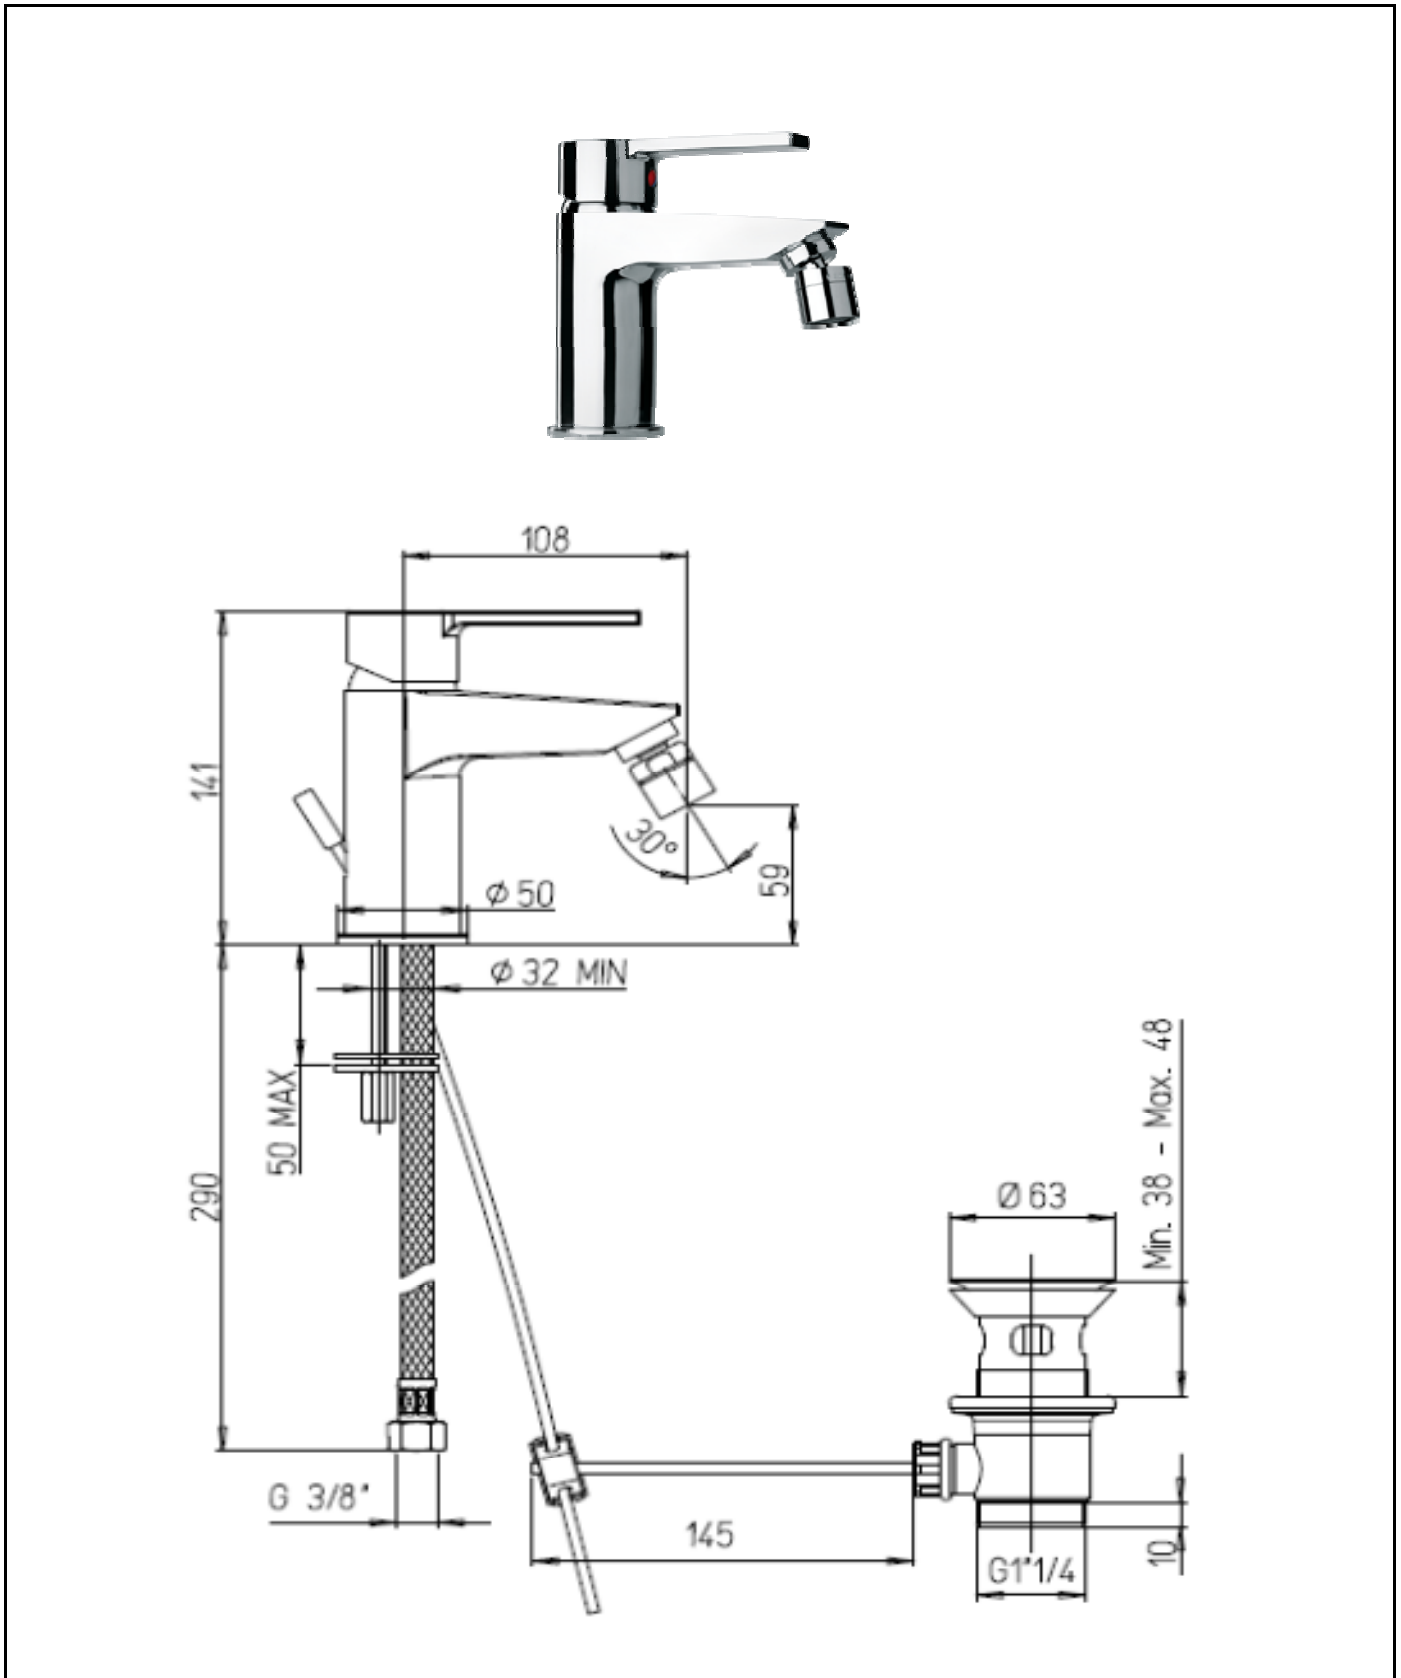

Paini Le Mans bidet mixer

Code: 90CR306

*Inspirational + European + Bathroomware*