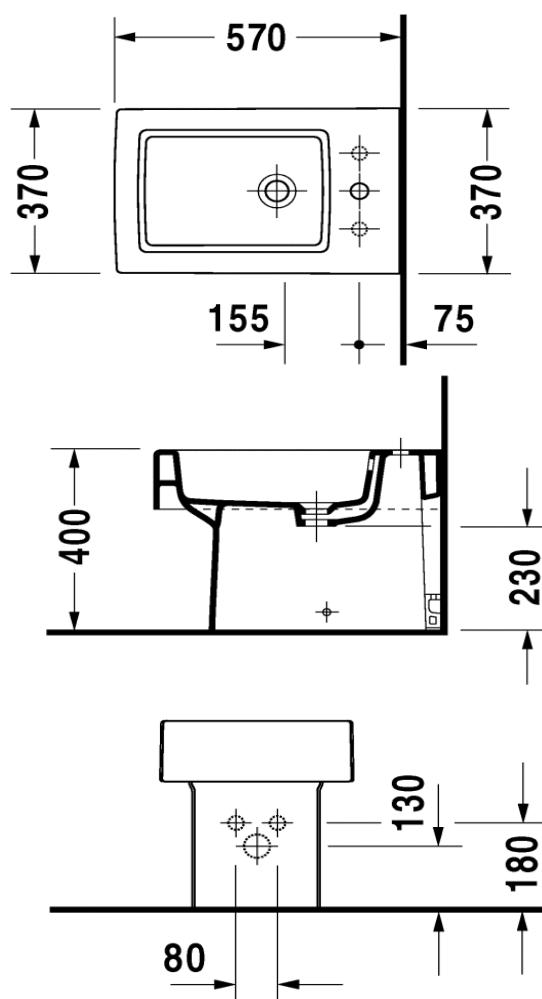

Duravit Vero Bidet Floor Standing

Code: 2240.10

*Inspirational + European + Bathroomware*