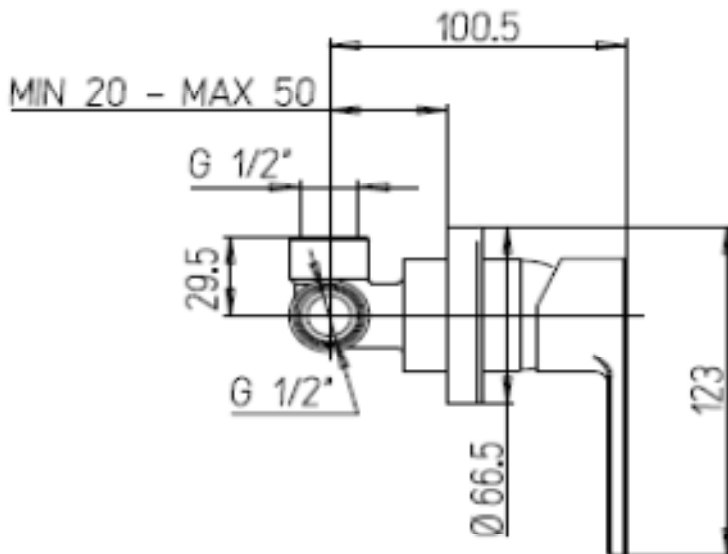

Paini Le Mans wall mounted basin mixer

Code: 90CR208

*Inspirational + European + Bathroomware*