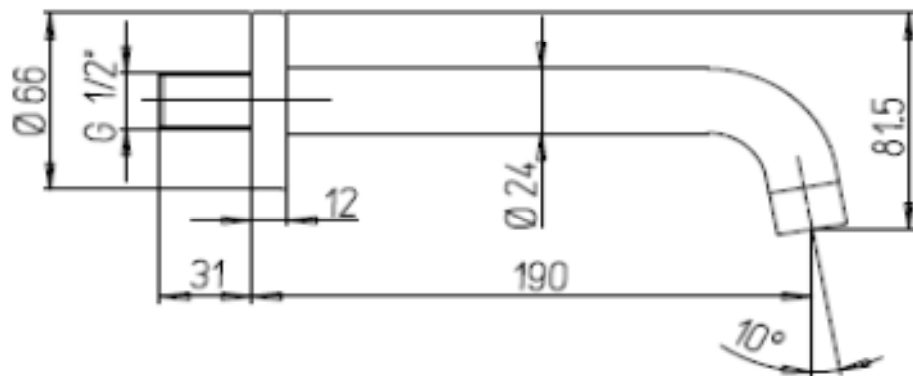

Paini Le Mans wall mounted basin mixer

Code: 90CR208

*Inspirational + European + Bathroomware*