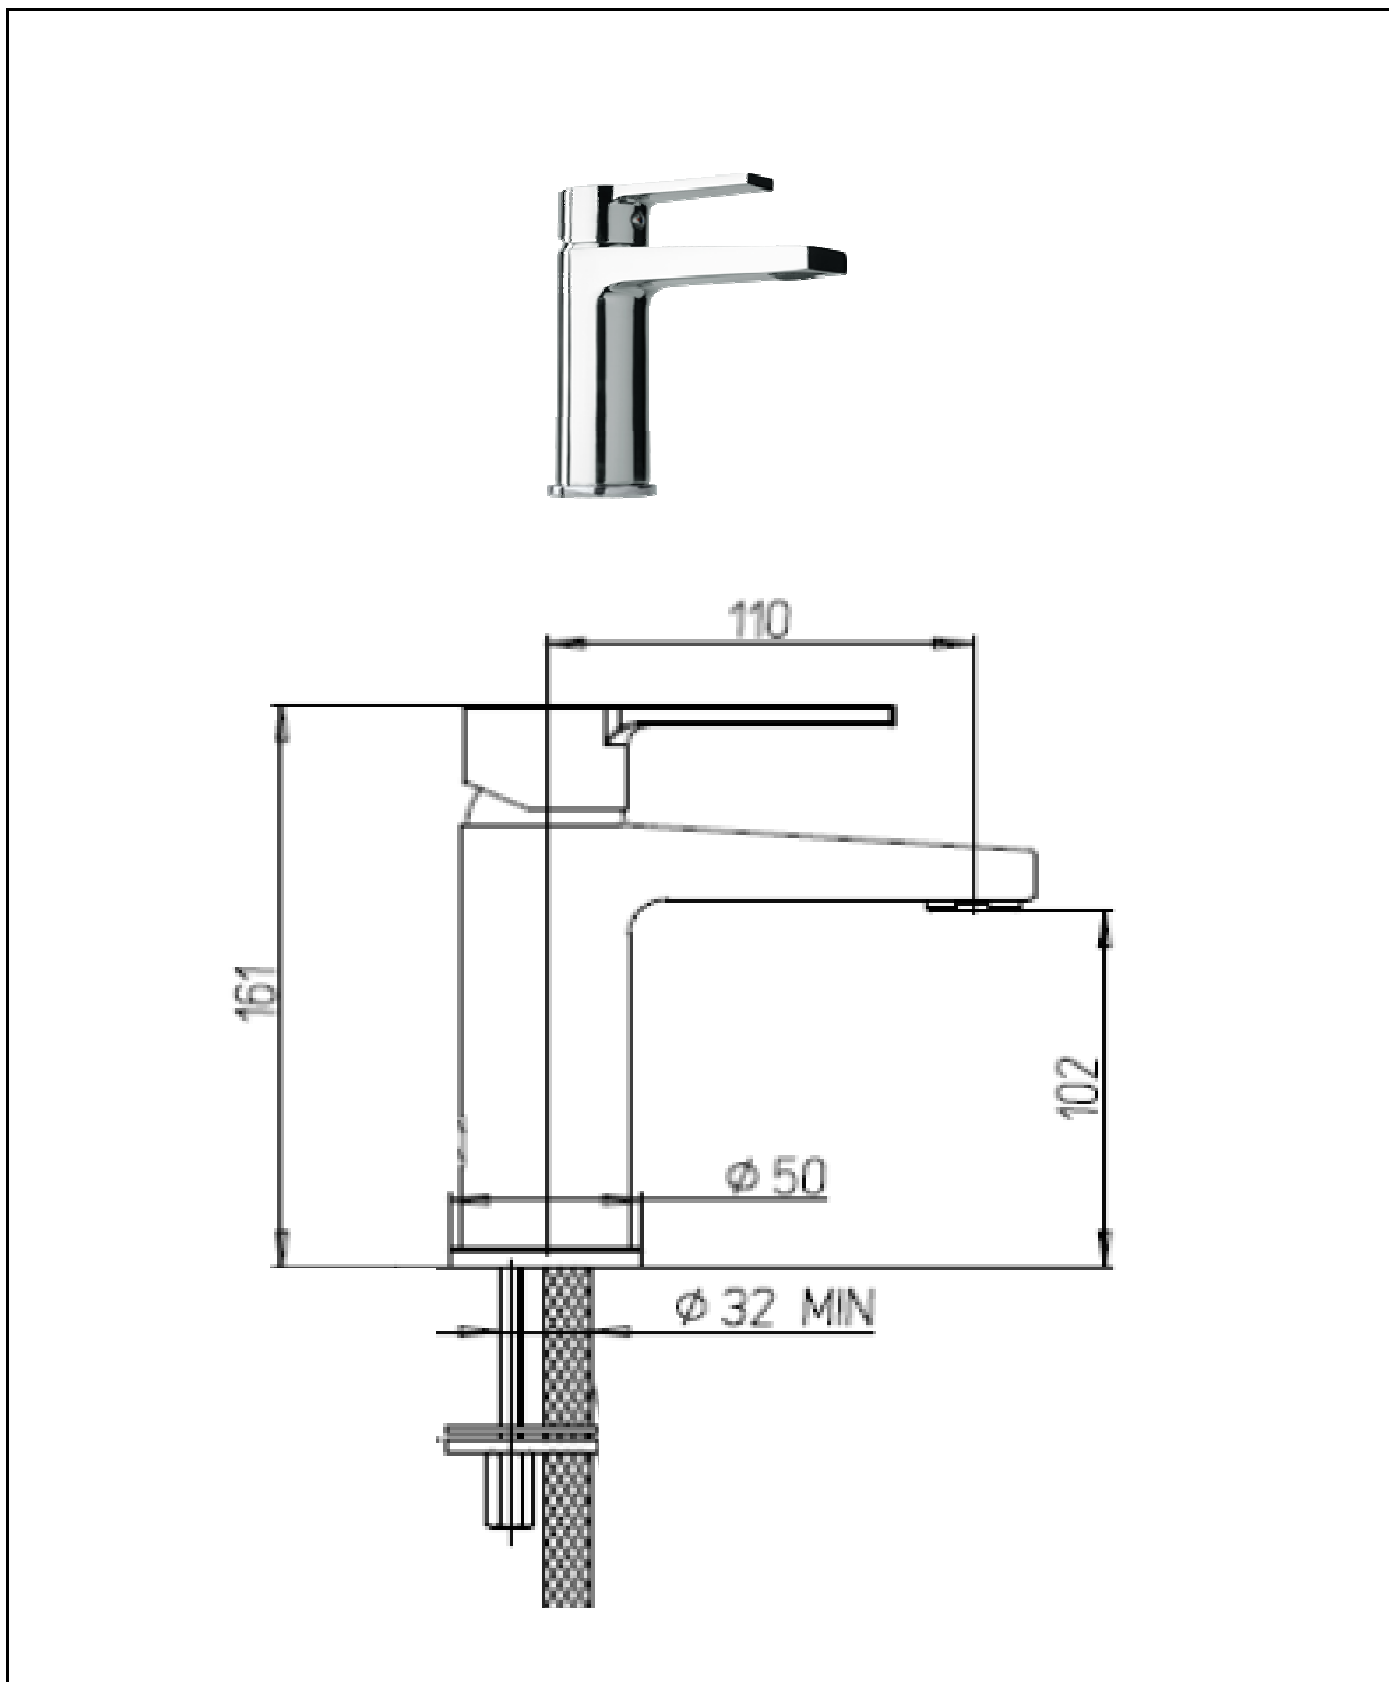

Paini Le Mans basin mixer

Code: 90CR205

*Inspirational + European + Bathroomware*