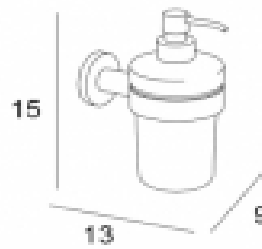

# TECHNICAL SCHEDULE

Inda Touch soap dispenser

Code: A46670

*Inspirational + European + Bathroomware*