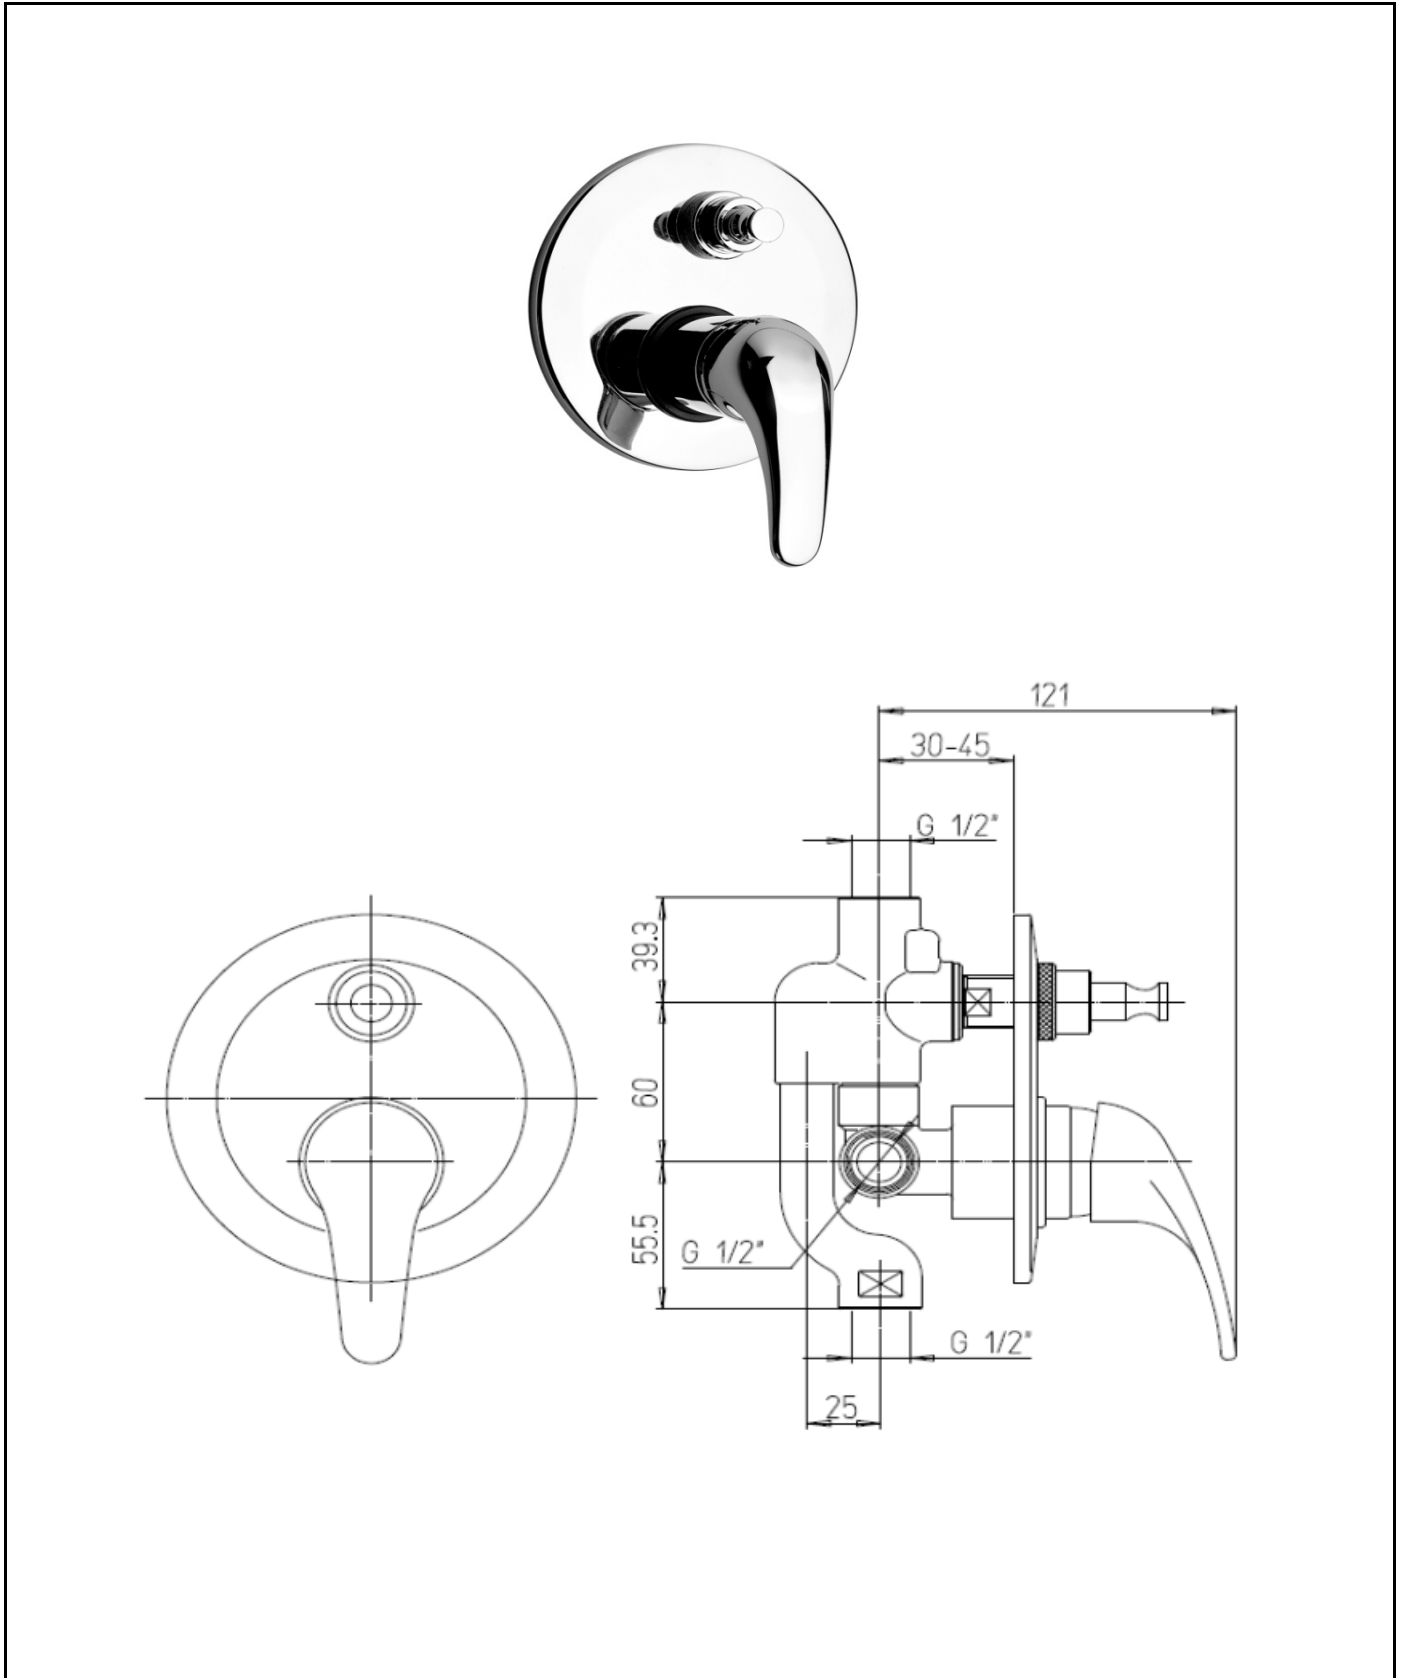

Paini Aquasanit shower / bath diverter

Code: 69CR691

*Inspirational + European + Bathroomware*