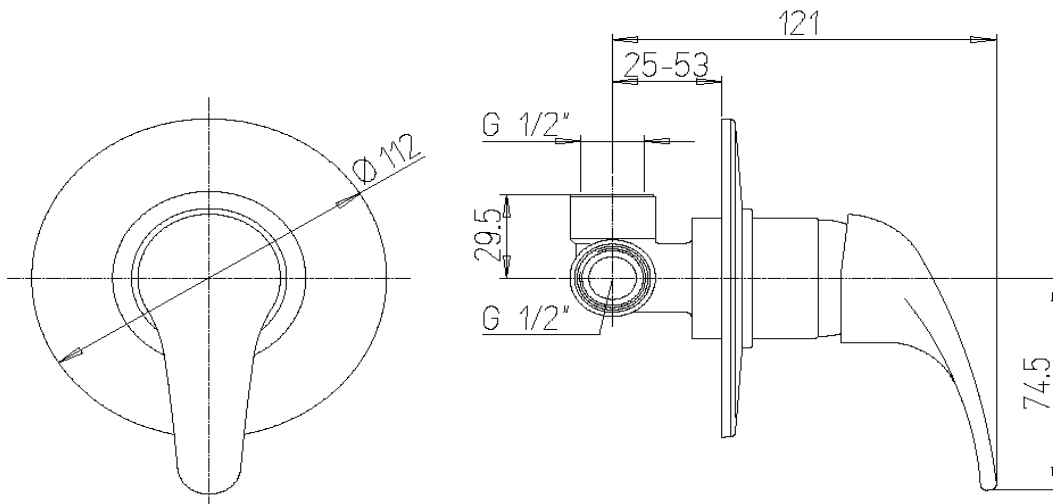

Paini Aquasanit shower mixer

Code: 69CR690

*Inspirational + European + Bathroomware*