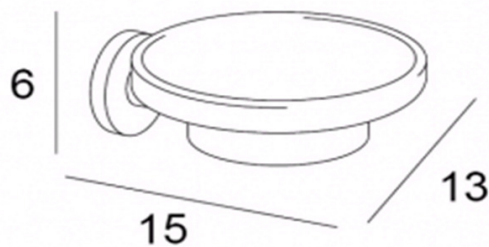

TECHNICAL SCHEDULE

Inda Touch soap dish and holder

Code: A46110

Inspirational + European + Bathroomware