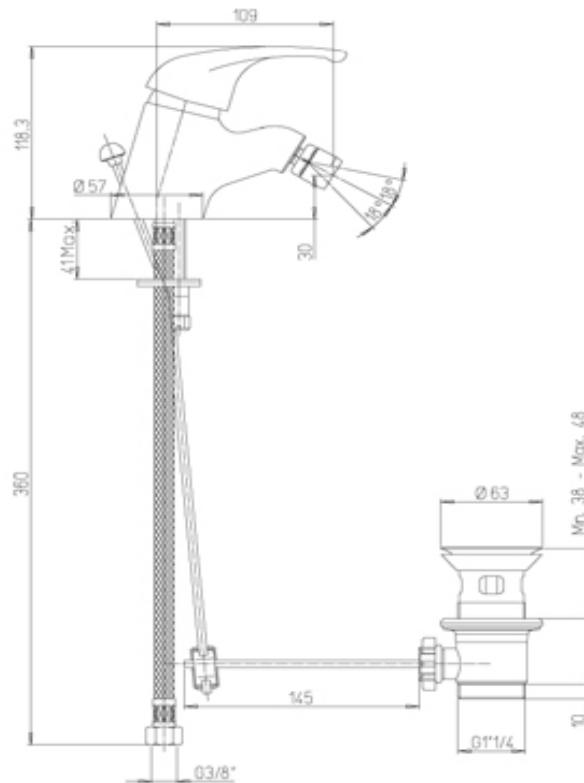

Paini Aquasanit bidet mixer

Code: 42CR306

*Inspirational + European + Bathroomware*