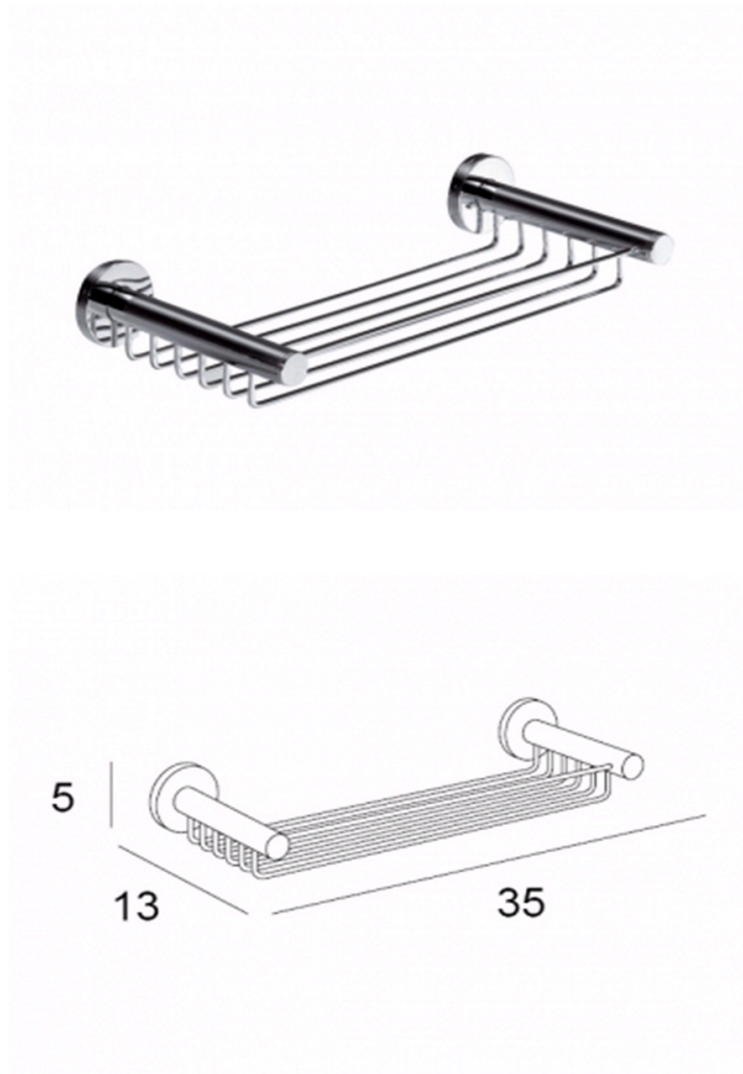

TECHNICAL SCHEDULE

Inda Touch soap and sponge basket

Code: A46510

Inspirational + European + Bathroomware