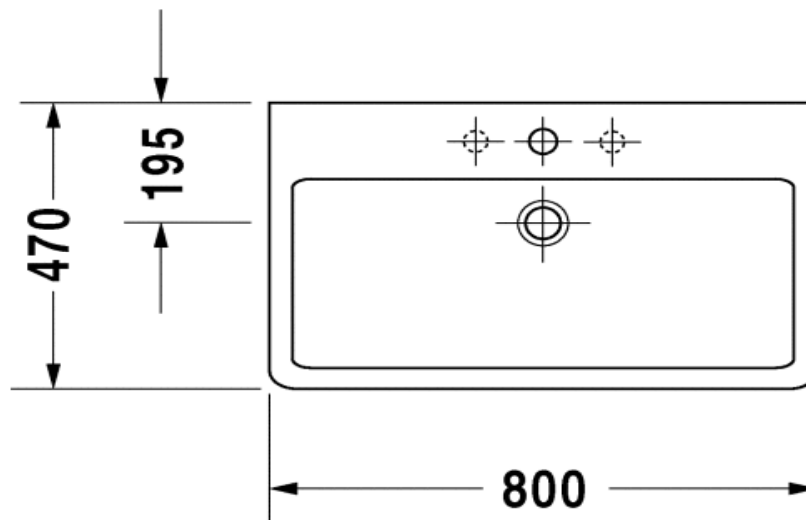

Duravit Vero Washbasin

Code: 454.80

*Inspirational + European + Bathroomware*