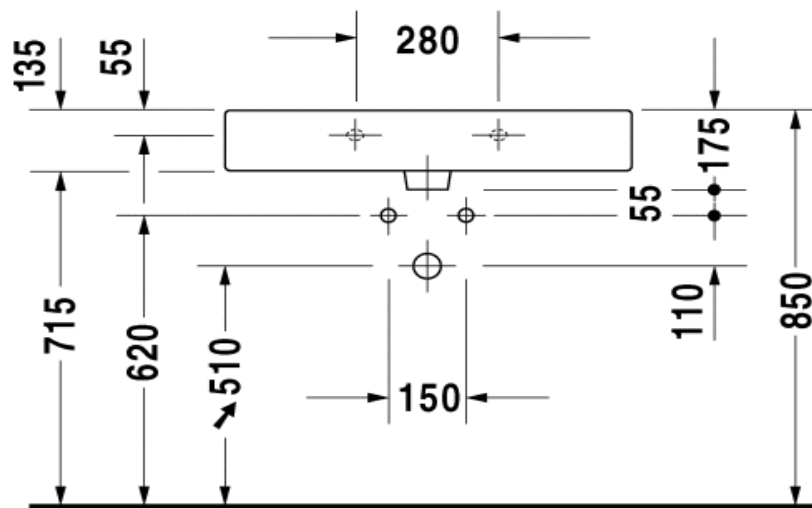

Duravit Vero Washbasin

Code: 454.80

*Inspirational + European + Bathroomware*