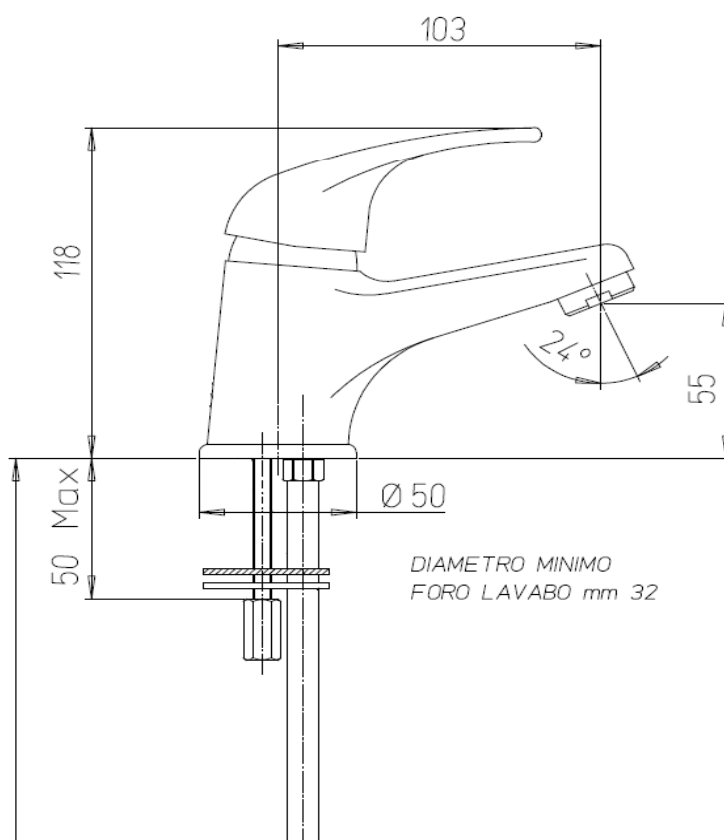

Paini Aquasanit basin mixer

Code: 69CR205

*Inspirational + European + Bathroomware*