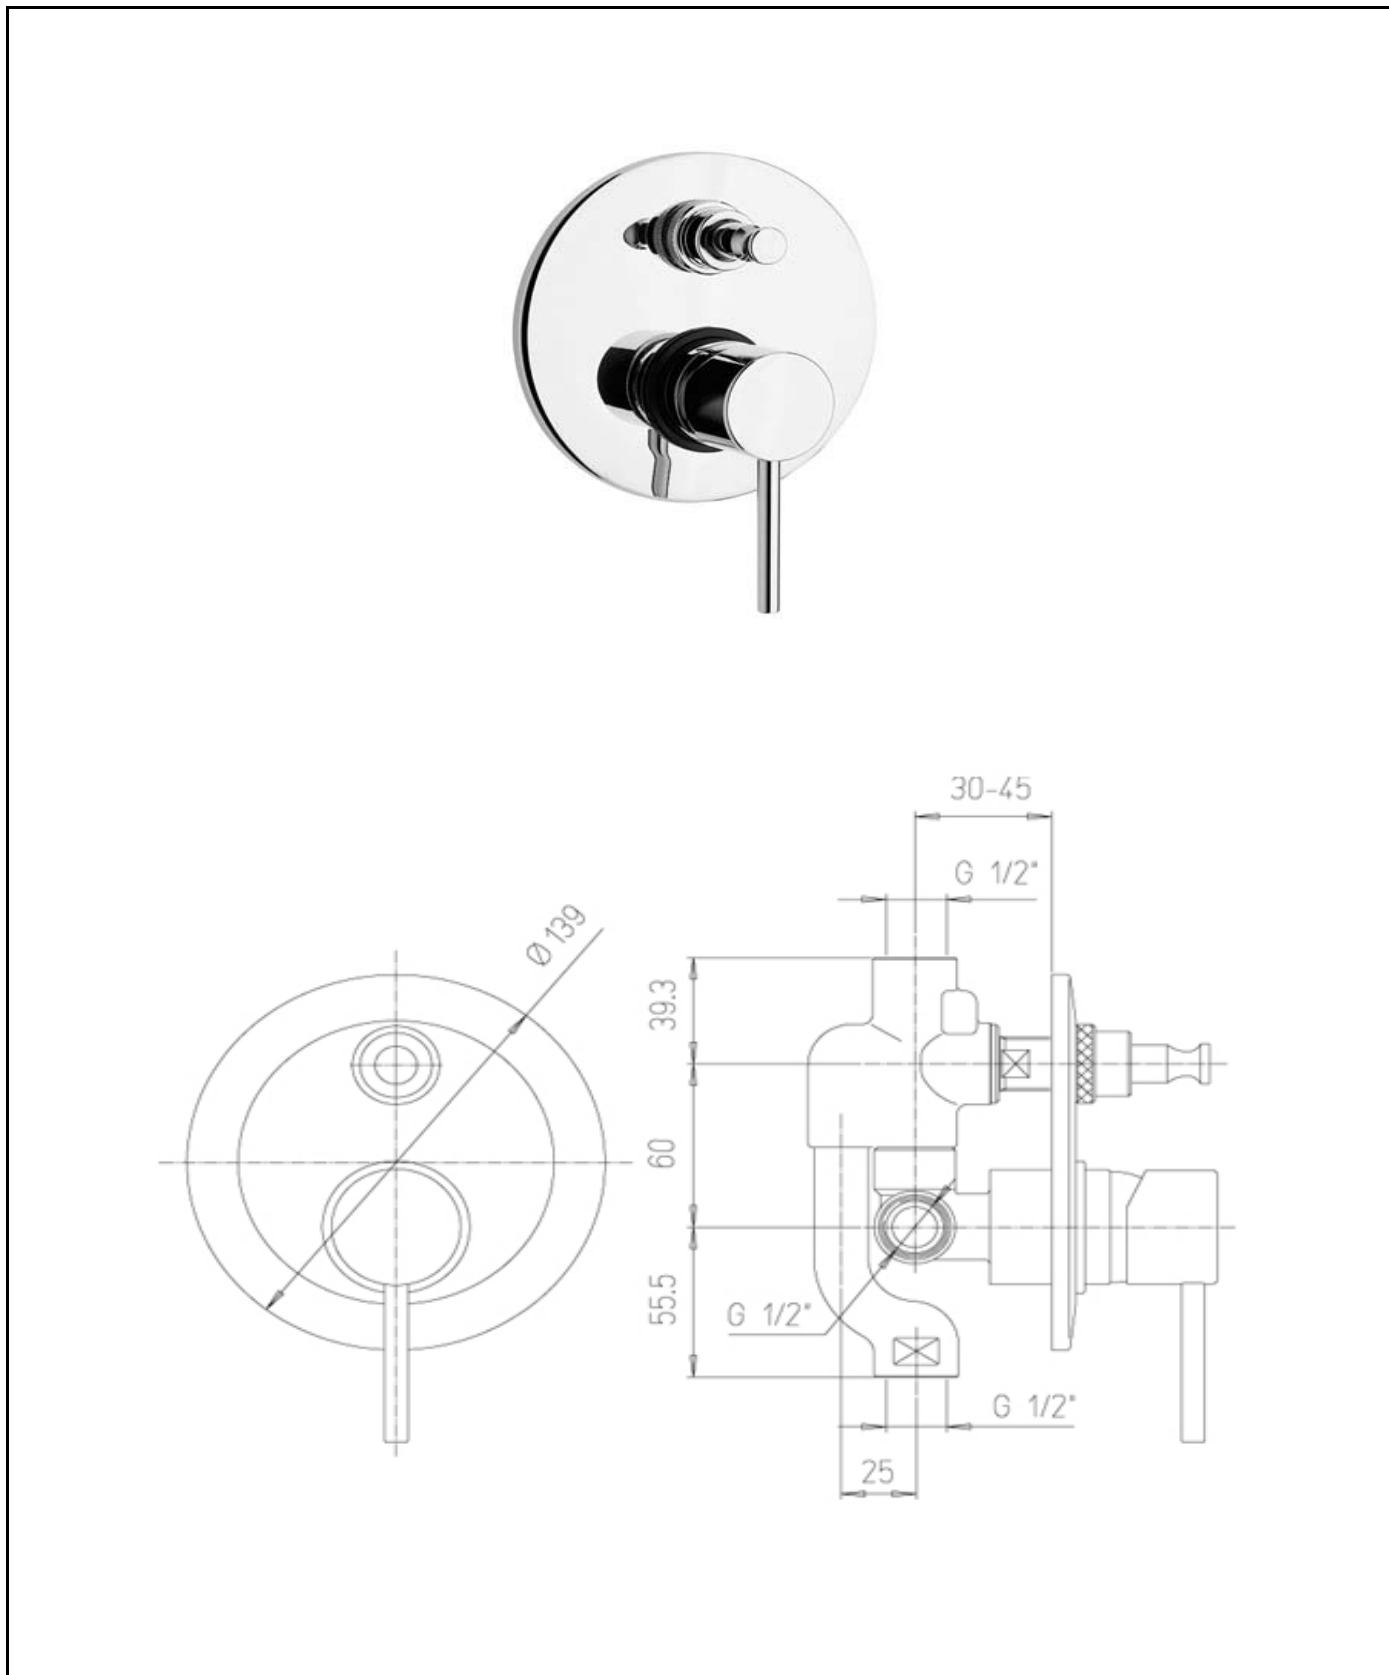

Paini Cox shower / bath diverter

Code: 78CR691

*Inspirational + European + Bathroomware*