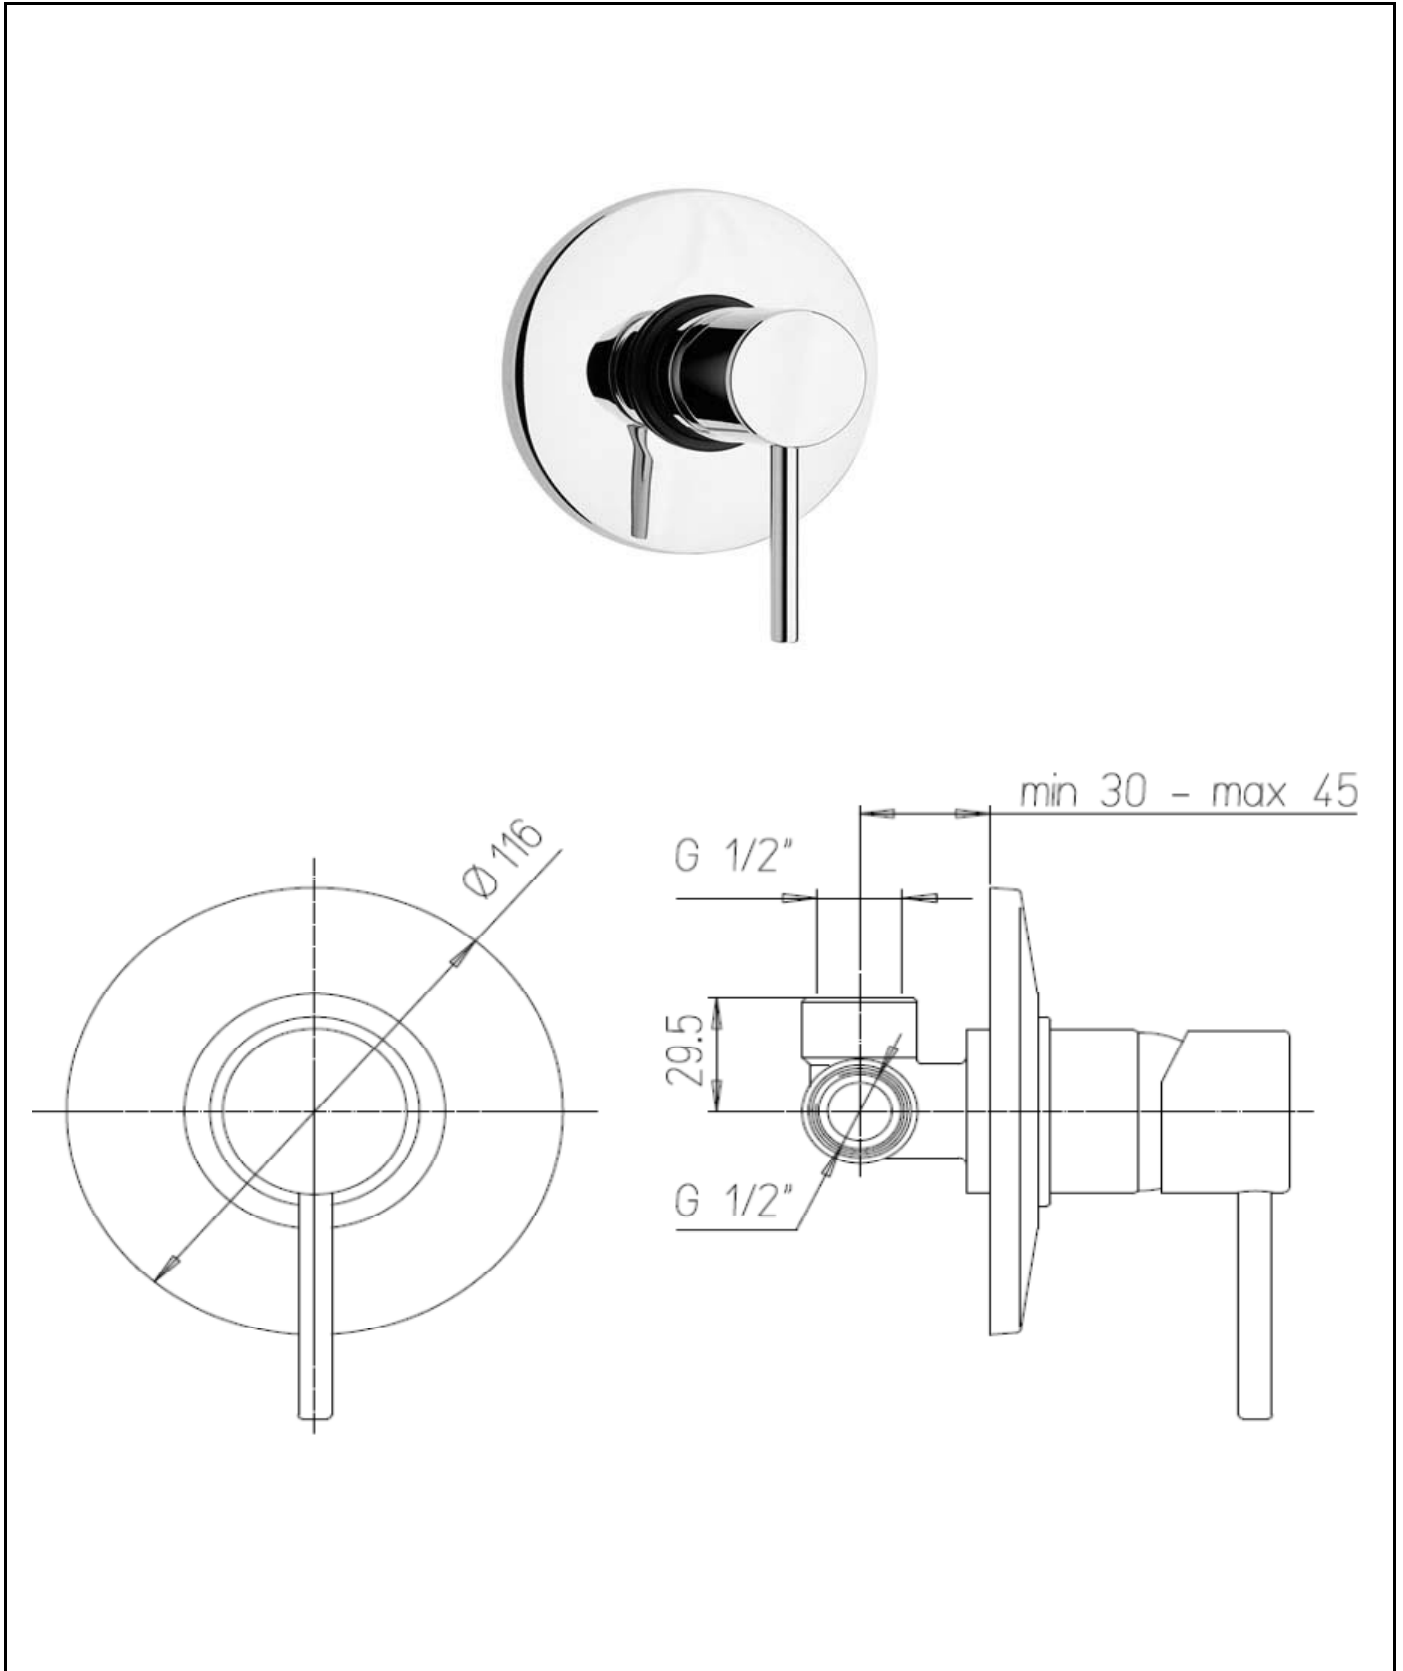

Paini Cox shower mixer

Code: 78CR690

*Inspirational + European + Bathroomware*