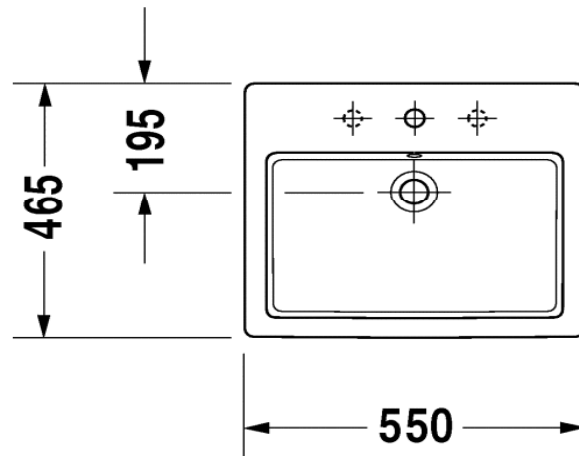

Duravit Vero Drop In Basin

Code: 315.55

*Inspirational + European + Bathroomware*