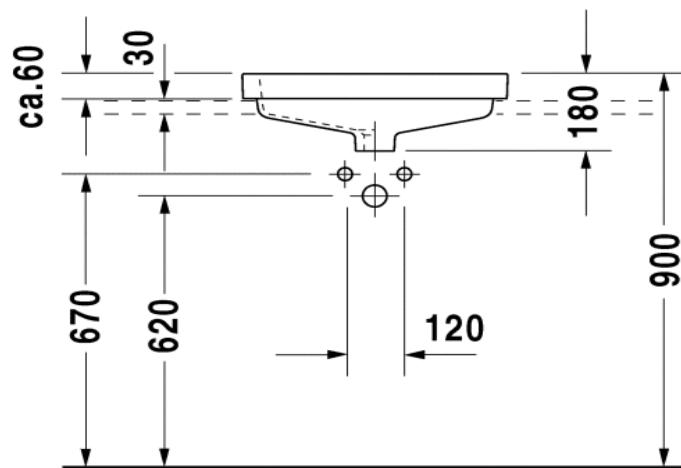

Duravit Vero Drop In Basin

Code: 315.55

*Inspirational + European + Bathroomware*