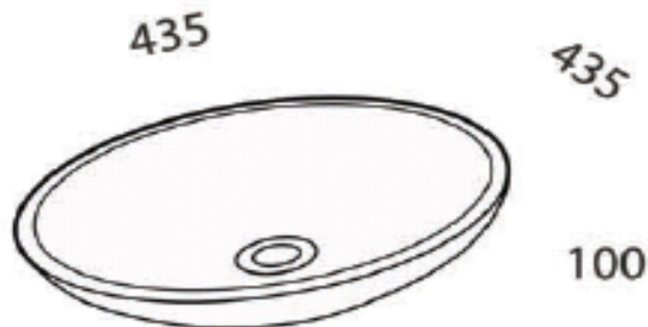

# TECHNICAL SCHEDULE

Marblo Mojo round basin

Code: MJC430

*Inspirational + European + Bathroomware*