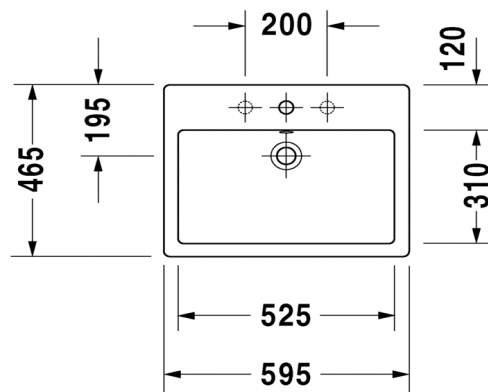

TECHNICAL SCHEDULE

Duravit Vero Washbasin with glazed back.

Code: 452.60

Inspirational + European + Bathroomware