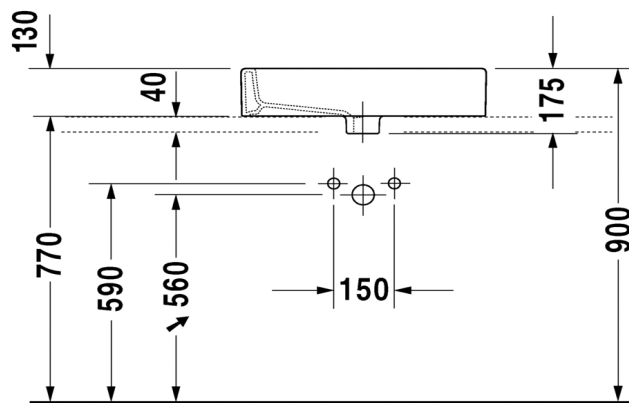

TECHNICAL SCHEDULE

Duravit Vero Washbasin with glazed back.

Code: 452.60

Inspirational + European + Bathroomware