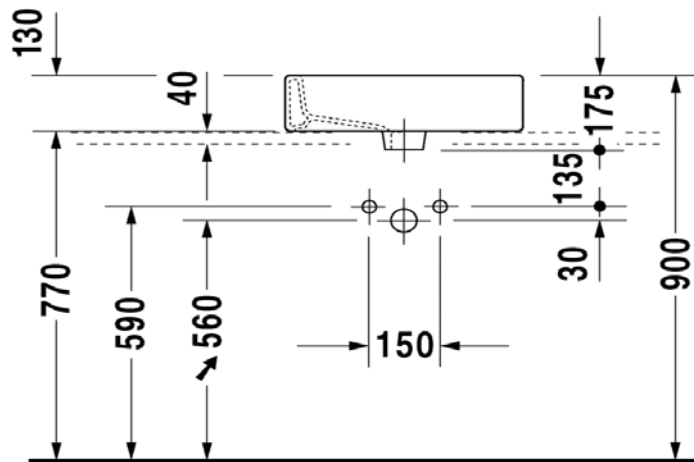

Duravit Vero Washbasin with glazed back.

Code: 452.50

*Inspirational + European + Bathroomware*