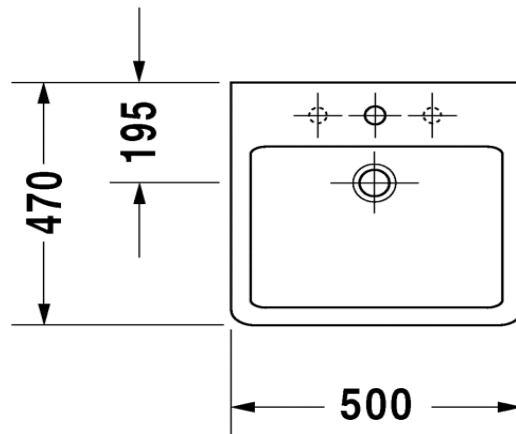

Duravit Vero Washbasin with glazed back.

Code: 452.50

*Inspirational + European + Bathroomware*