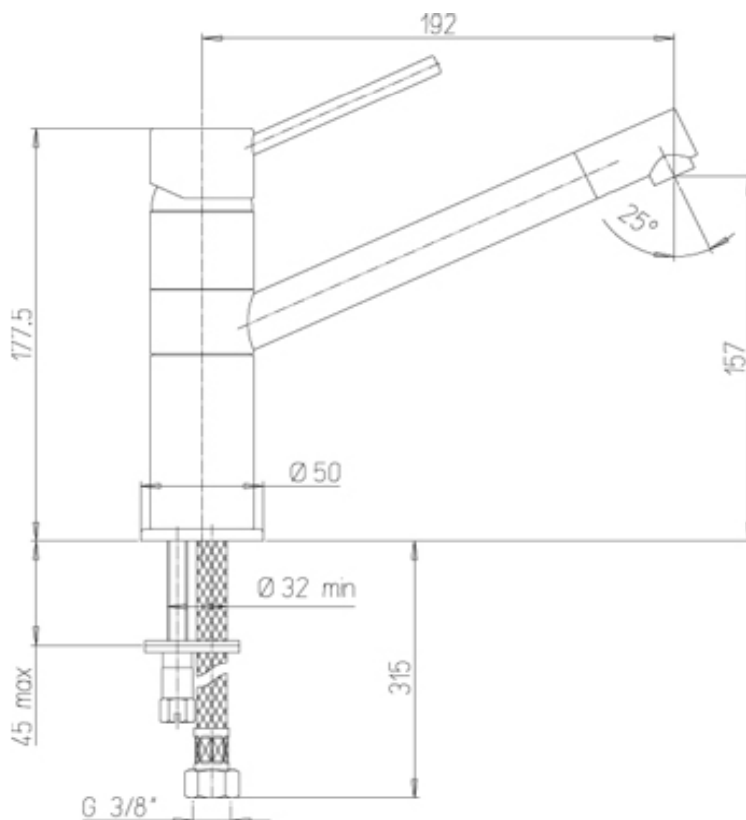

Paini Cox kitchen mixer

Code: 78CR573

*Inspirational + European + Bathroomware*