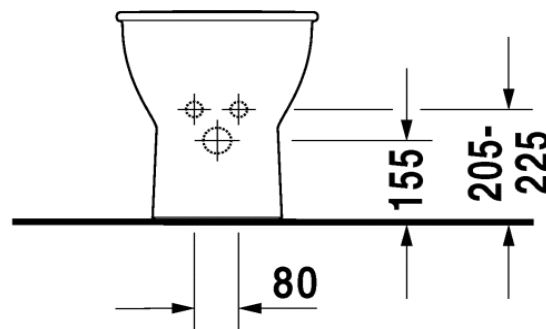

Duravit Darling New Floor Standing Bidet

Code: 2250.10

*Inspirational + European + Bathroomware*