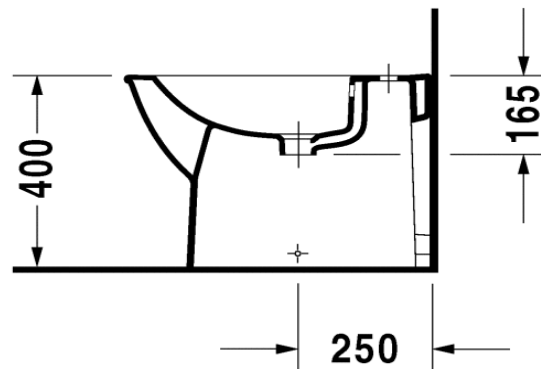

Duravit Darling New Floor Standing Bidet

Code: 2250.10

*Inspirational + European + Bathroomware*