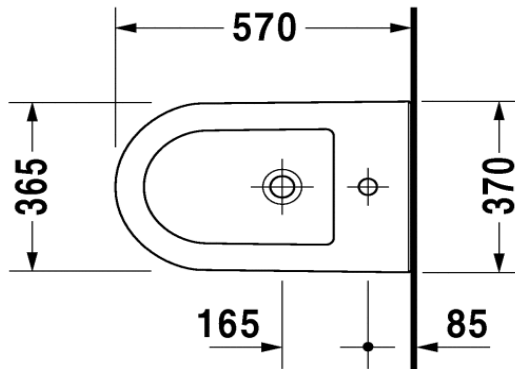

Duravit Darling New Floor Standing Bidet

Code: 2250.10

*Inspirational + European + Bathroomware*