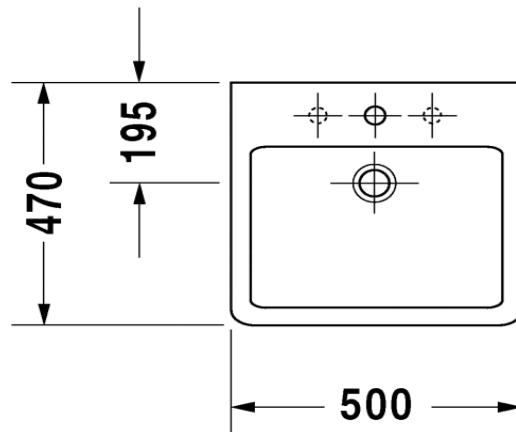

Duravit Vero Washbasin

Code: 454.50

*Inspirational + European + Bathroomware*