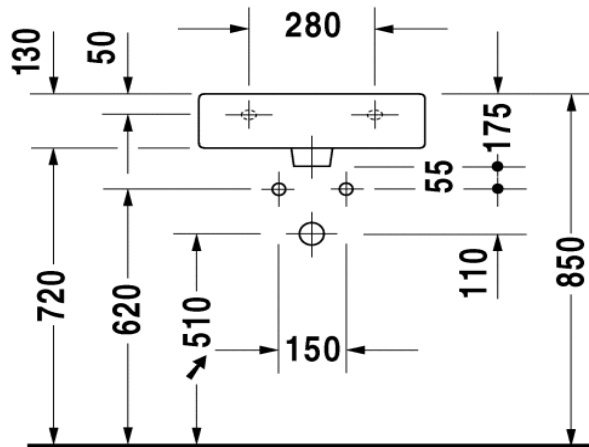

Duravit Vero Washbasin

Code: 454.50

*Inspirational + European + Bathroomware*