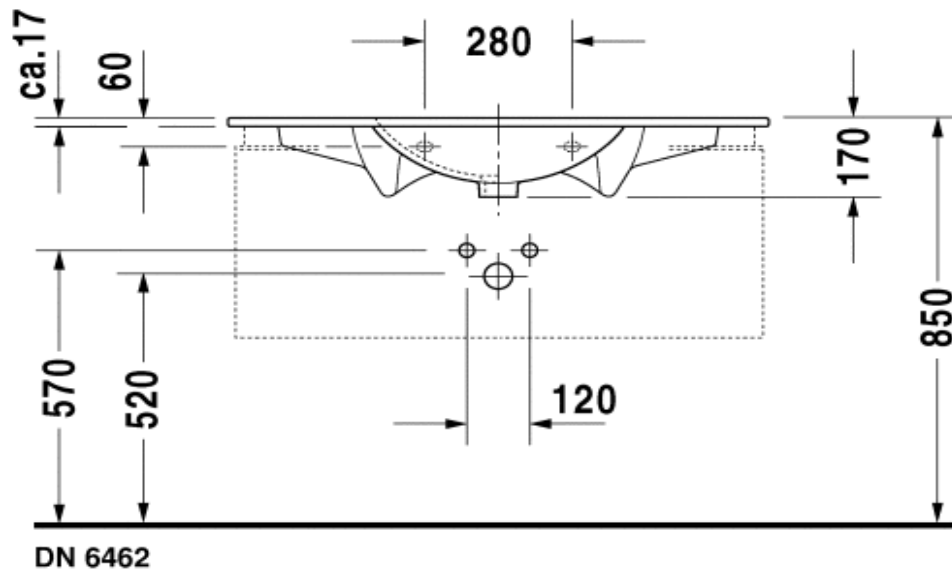

Duravit Darling New Furniture Basin

Code: 499.10

*Inspirational + European + Bathroomware*