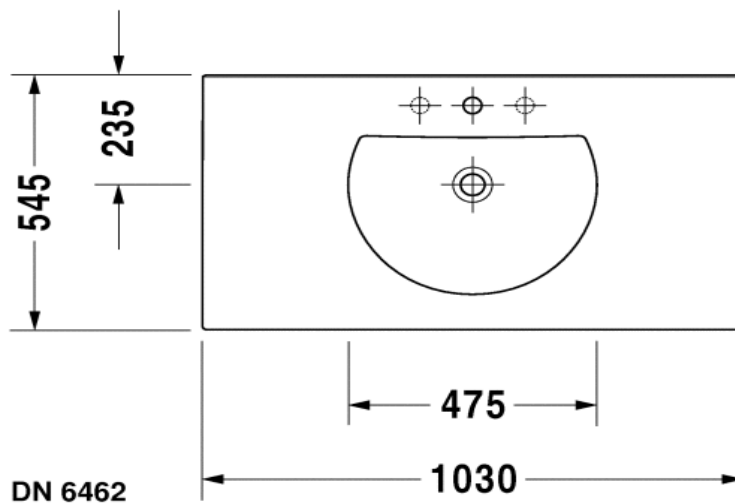

Duravit Darling New Furniture Basin

Code: 499.10

*Inspirational + European + Bathroomware*