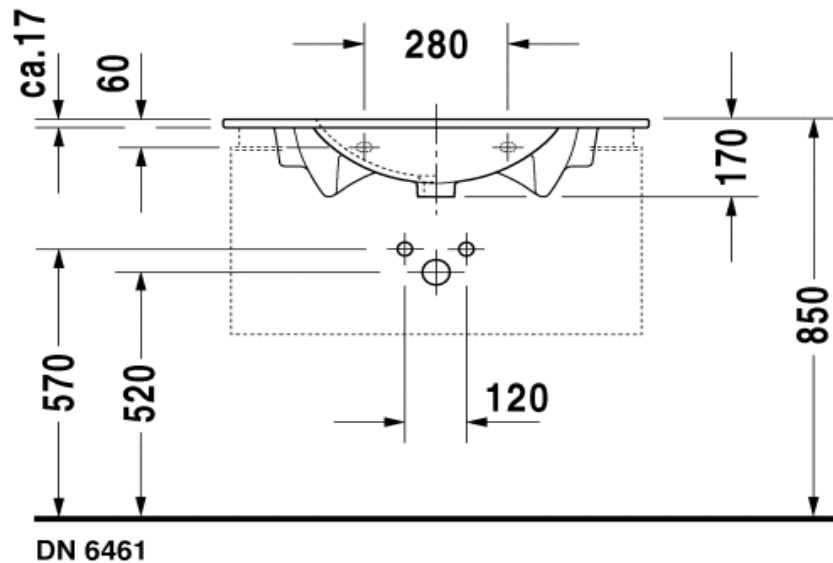

Duravit Darling New Furniture Basin

Code: 499.83

*Inspirational + European + Bathroomware*