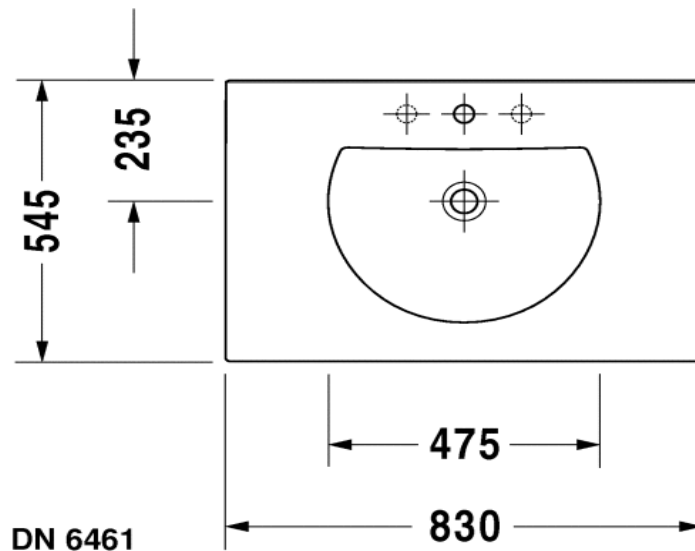

Duravit Darling New Furniture Basin

Code: 499.83

*Inspirational + European + Bathroomware*