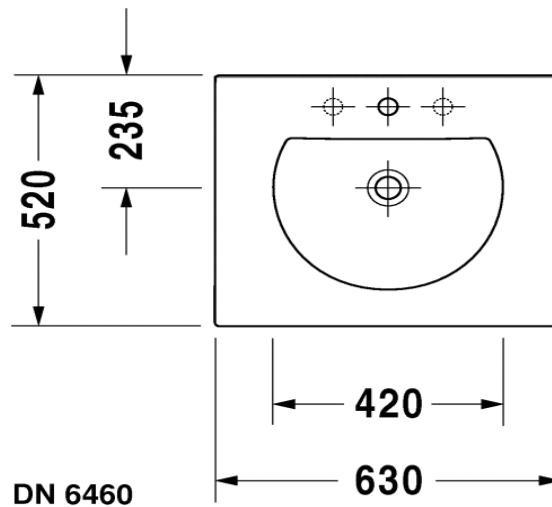

Duravit Darling New Furniture Basin

Code: 499.63

*Inspirational + European + Bathroomware*