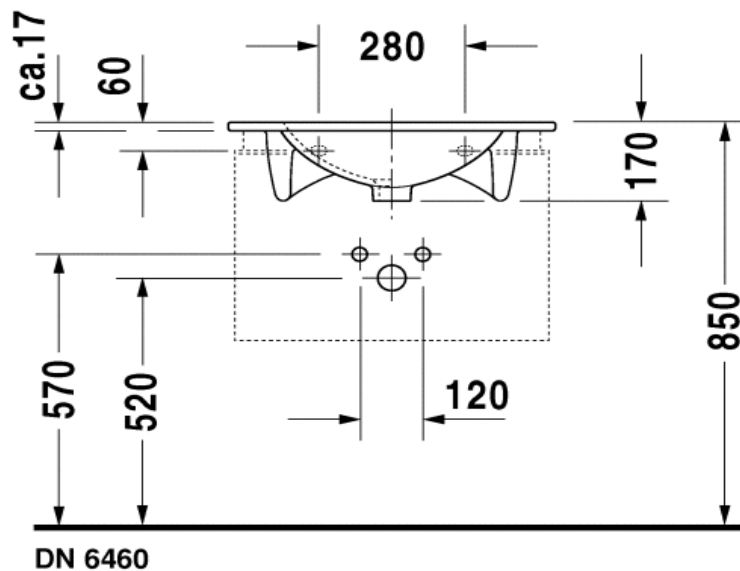

Duravit Darling New Furniture Basin

Code: 499.63

*Inspirational + European + Bathroomware*