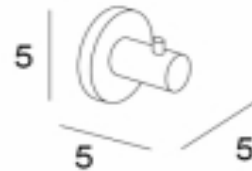

TECHNICAL SCHEDULE

Inda Touch robe hook

Code: A46200

Inspirational + European + Bathroomware

t 09 444 5656

e info@metrix.co.nz

www.metrix.co.nz