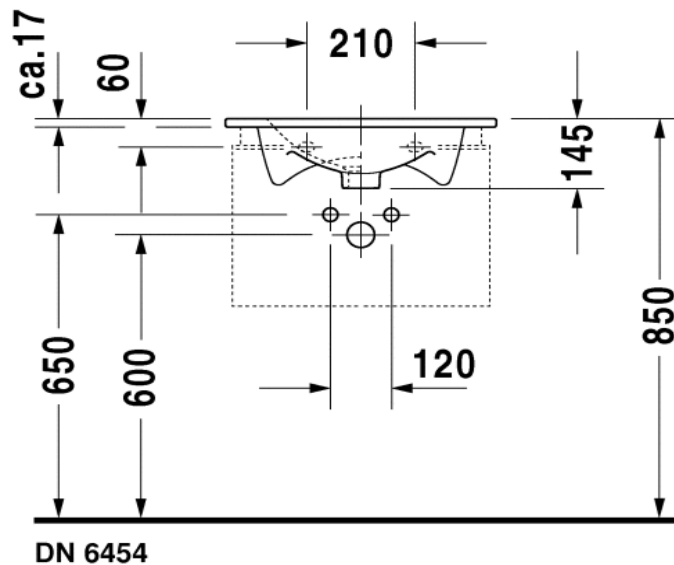

Duravit Darling New Furniture Basin

Code: 499.53

*Inspirational + European + Bathroomware*