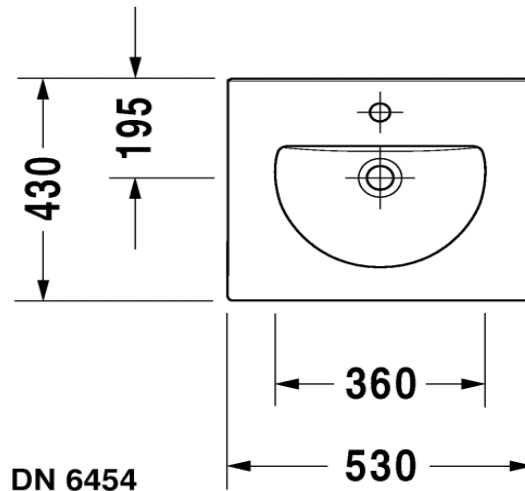

Duravit Darling New Furniture Basin

Code: 499.53

*Inspirational + European + Bathroomware*