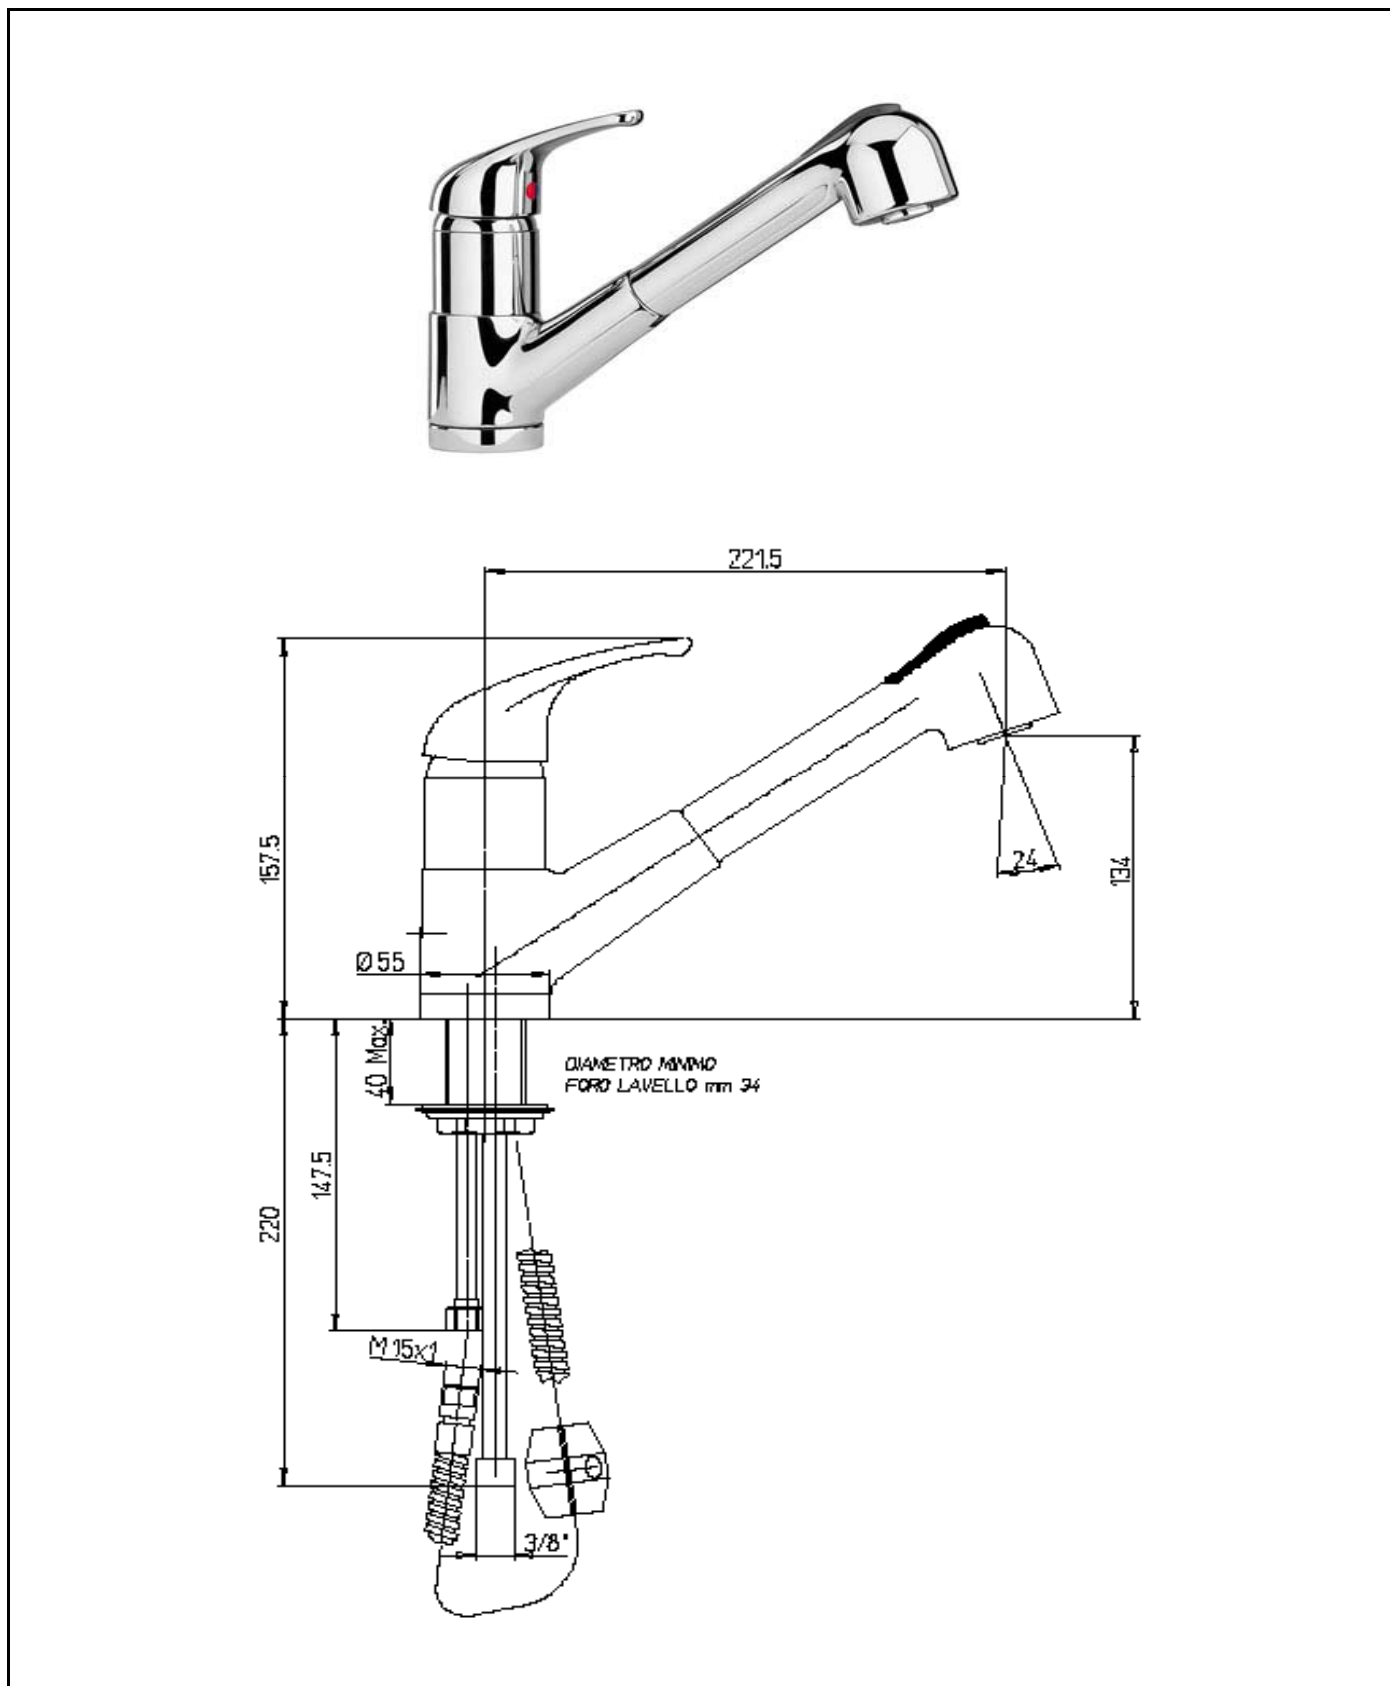

Paini Aquasanit kitchen mixer with pull out spray

Code: 42CR568

*Inspirational + European + Bathroomware*