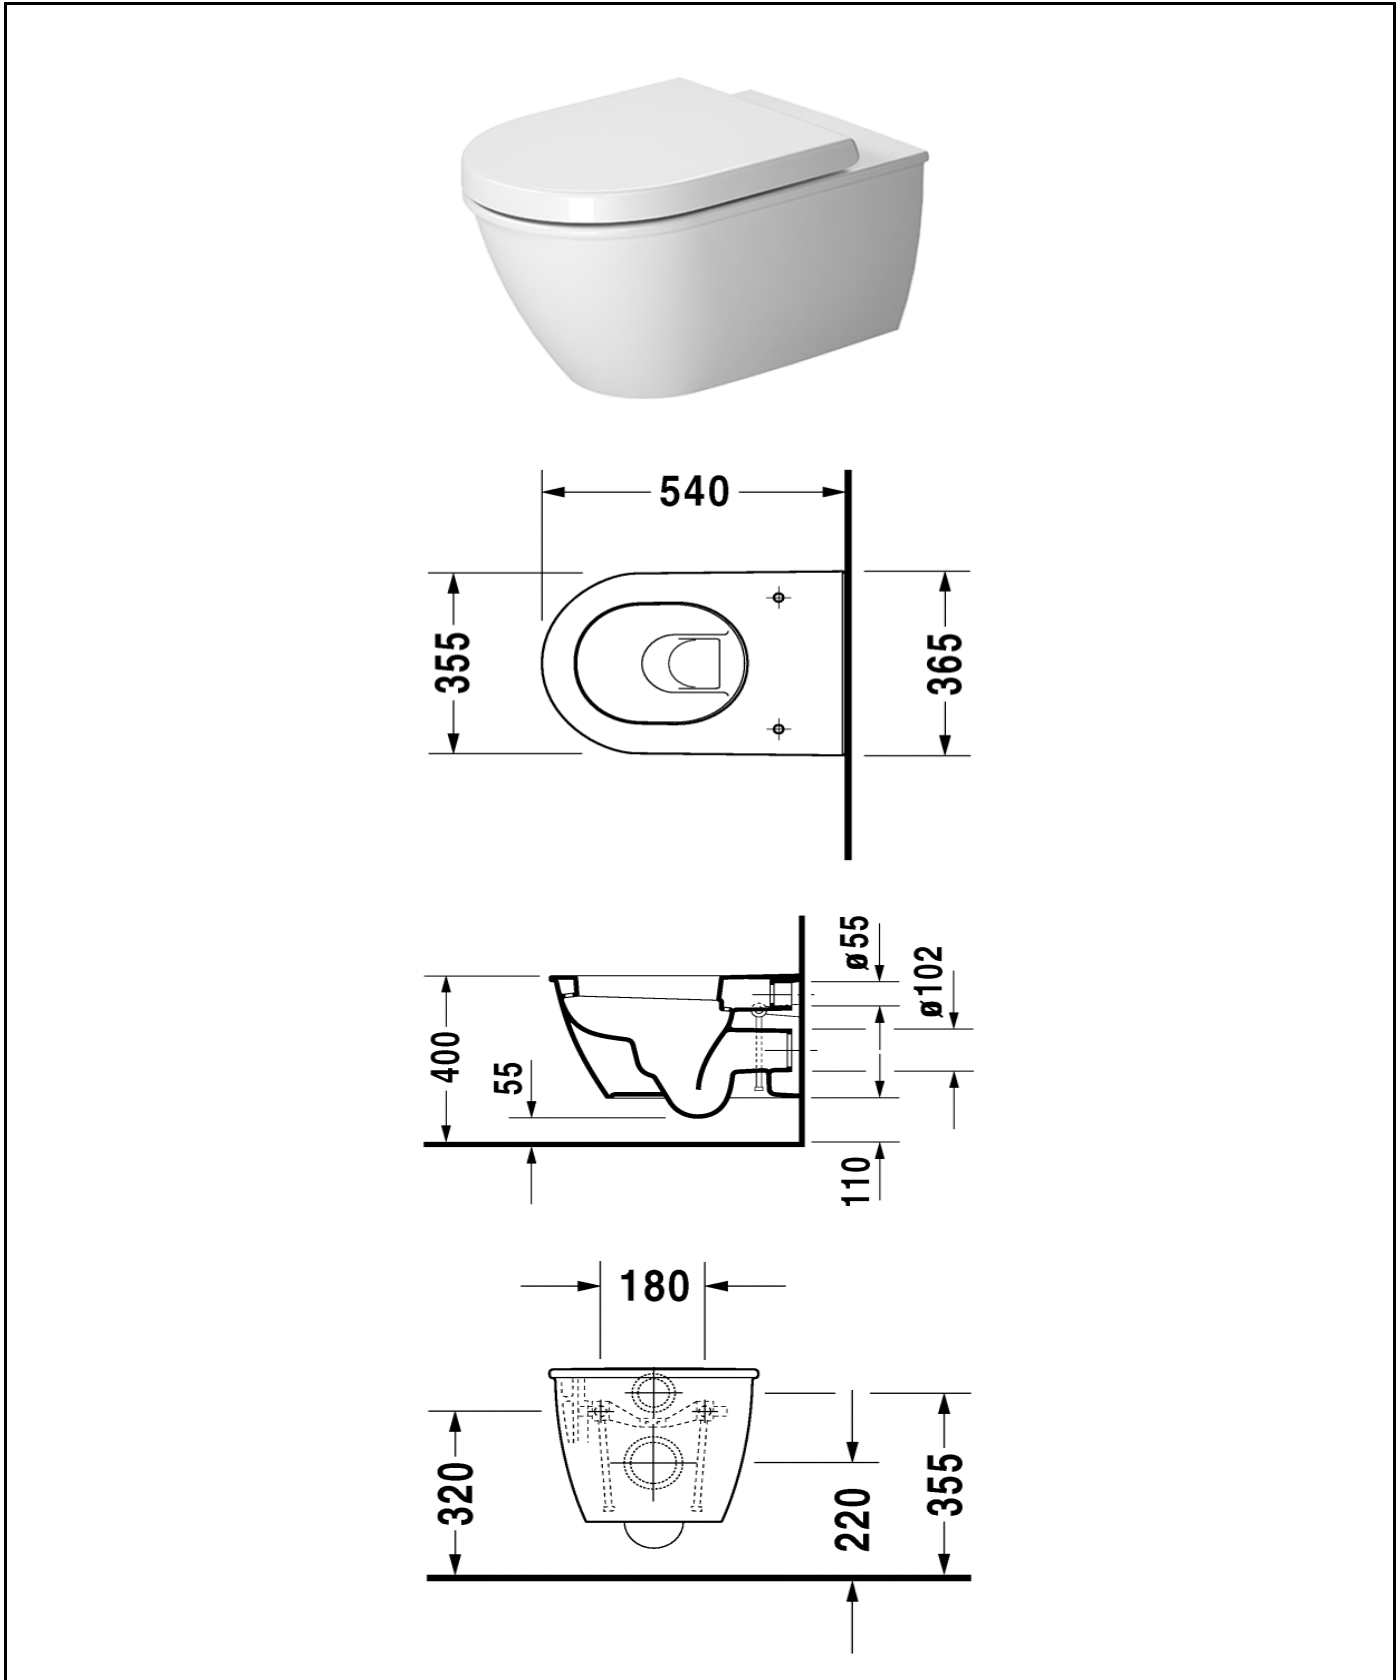

Duravit Darling New Toilet Pan Wall Mounted

Code: 2545.09

*Inspirational + European + Bathroomware*