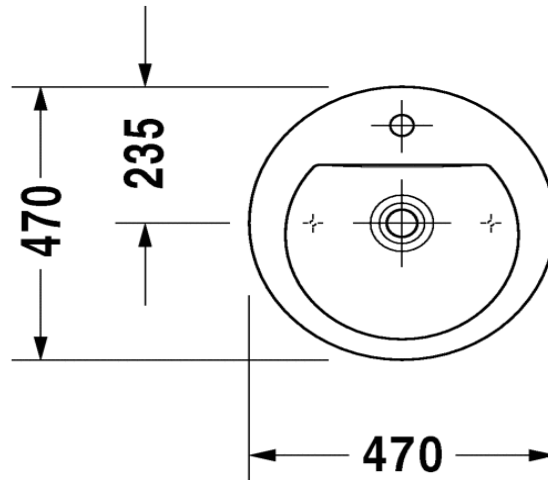

Duravit Darling New Counter Top Basin

Code: 497.47

*Inspirational + European + Bathroomware*