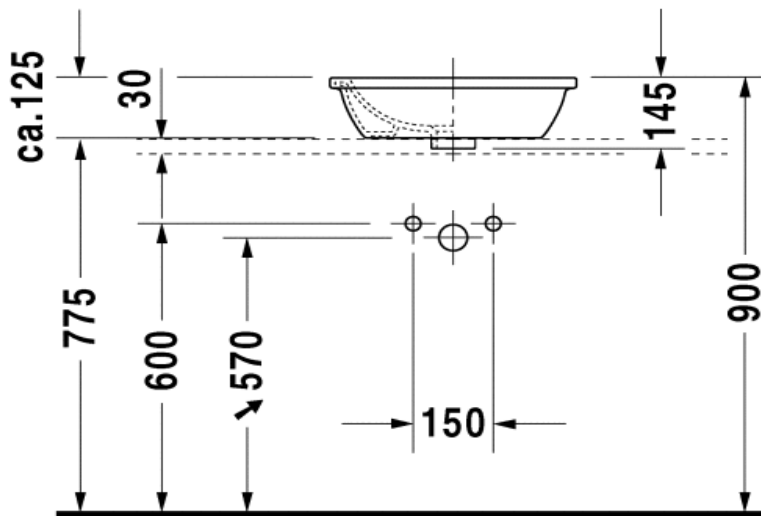

Duravit Darling New Counter Top Basin

Code: 497.47

*Inspirational + European + Bathroomware*