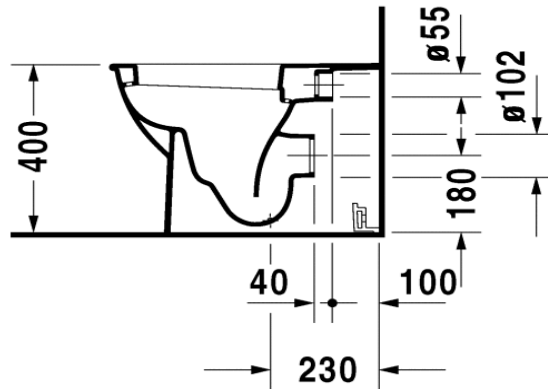

Duravit Darling New Back to Wall for Inwall Cistern

Code: 2139.09

*Inspirational + European + Bathroomware*