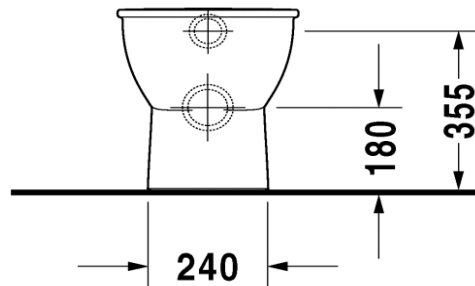

Duravit Darling New Back to Wall for Inwall Cistern

Code: 2139.09

*Inspirational + European + Bathroomware*