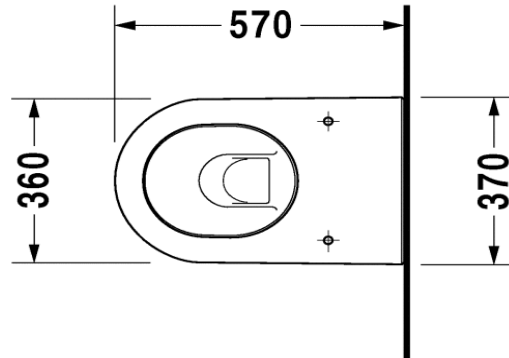

Duravit Darling New Back to Wall for Inwall Cistern

Code: 2139.09

*Inspirational + European + Bathroomware*