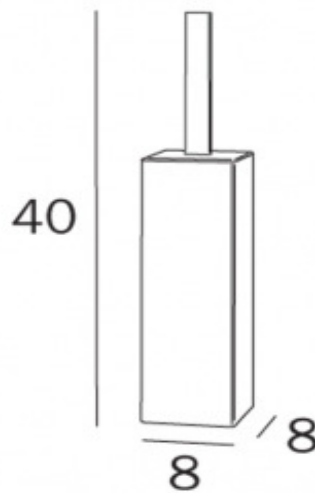

TECHNICAL SCHEDULE

Inda Mai Way square toilet brush, white

Code: AV114A

Inspirational + European + Bathroomware