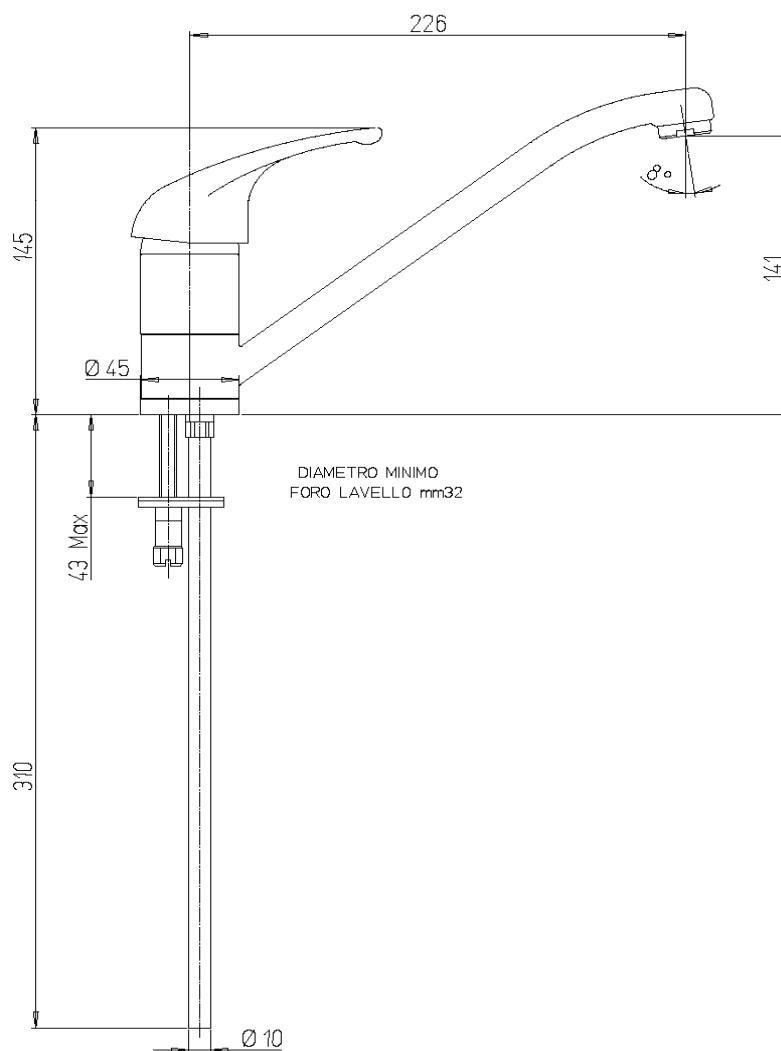

Paini Aquasanit kitchen mixer

Code: 42CR573

*Inspirational + European + Bathroomware*