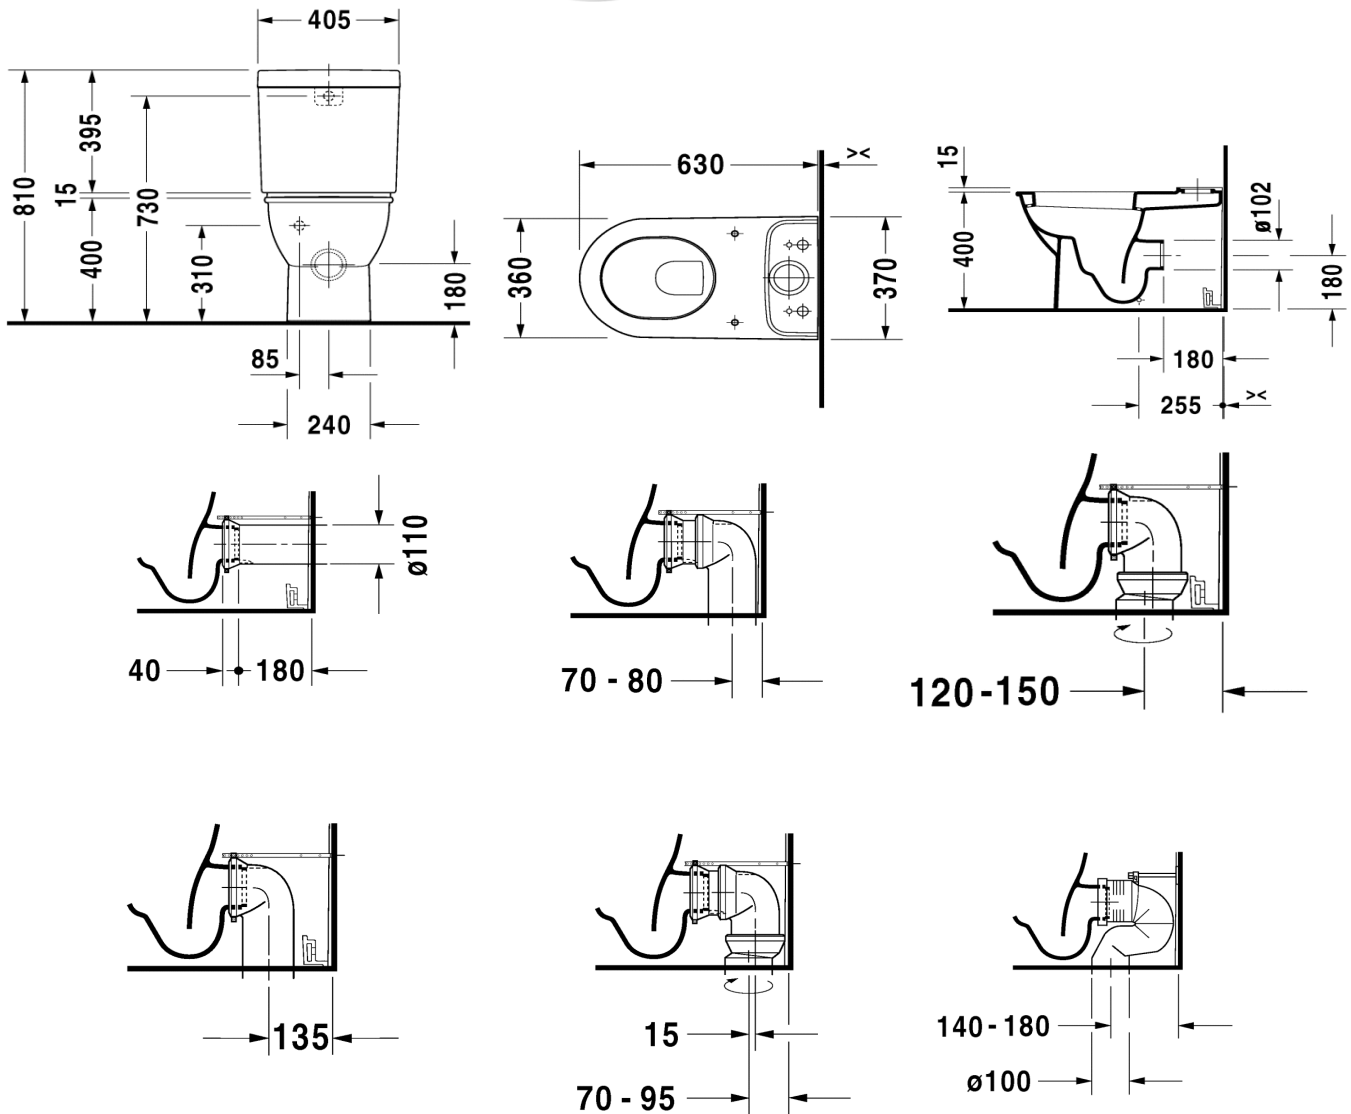

Duravit Darling New Back To Wall Suite

Code: 2138.09

Above Connector Sold Separately  
if Required #8990250000

*Inspirational + European + Bathroomware*