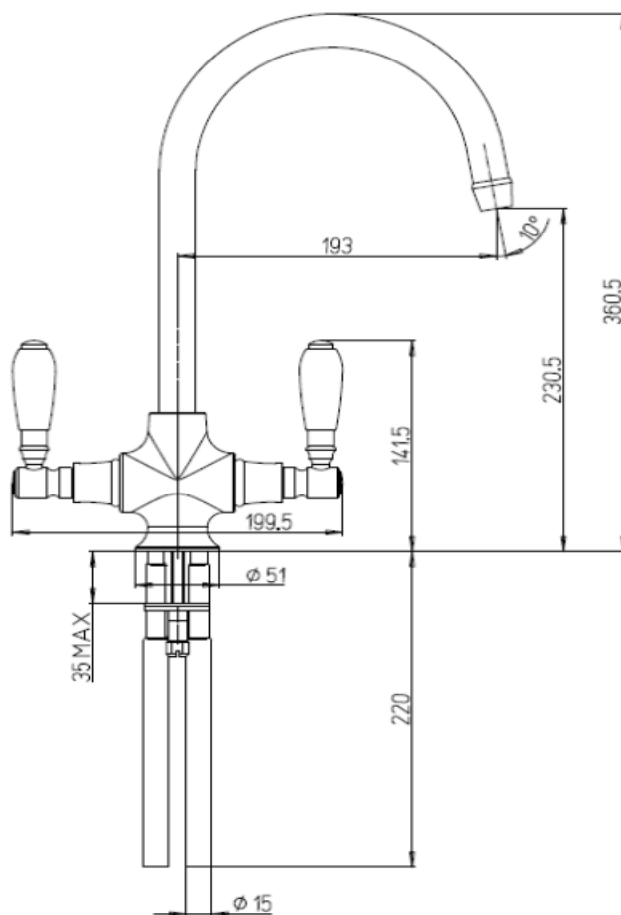

Paini Cucina kitchen mixer

Code: 64CR544

*Inspirational + European + Bathroomware*